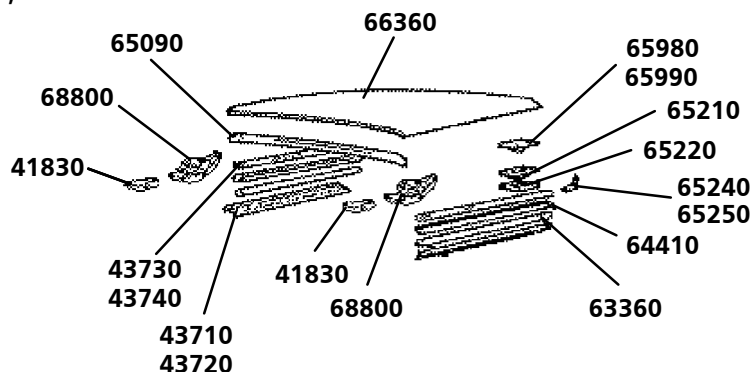

Hard top

41830	Front striker plate	Eur 15.28/pcs.
43710	Retainer for hard top, right	Eur 61.81/pcs.
43720	Retainer for hard top, right	Eur 61.81/pcs.
43730	Retainer for hardtop side waterstrip, right	Eur 47.92/pcs.
43740	Retainer for hardtop side waterstrip, left	Eur 47.92/pcs.
64410	Hard top side waterstrip	Eur 0.00/pcs.
64980	Retaining lug, right	Eur 40.97/pcs.
64990	Retaining lug, left	Eur 40.97/pcs.
65210	Rear striker plate	Eur 25.69/pcs.
65240	Plastic stop for rubber seal, right	Eur 1.74/pcs.
65250	Plastic stop for rubber seal, left	Eur 1.74/pcs.
65270	Alu lockwasher for hard top	Eur 1.04/pcs.
65280	Alu bolt for hard top	Eur 0.24/pcs.
66360	Hard top	Eur 276.39/pcs.
68790	Roof rubber retainer, front compartment side	Eur 0.00/pcs.
68800	Release lock, right	Eur 0.00/pcs.
68801	Release lock, left	Eur 0.00/pcs.