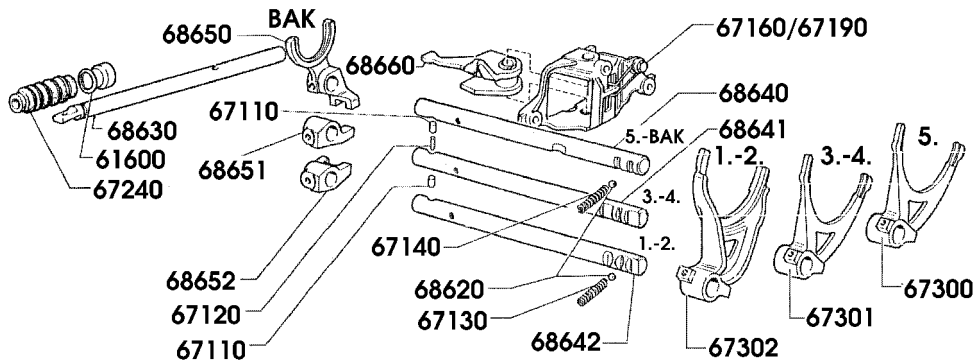

68652	Selecting fork 1th/2nd gear	Eur 0.00/pcs.
68660	Main selecting fork	Eur 82.64/pcs.
69390	Driven gear, 5th gear, input shaft	Eur 0.00/pcs.