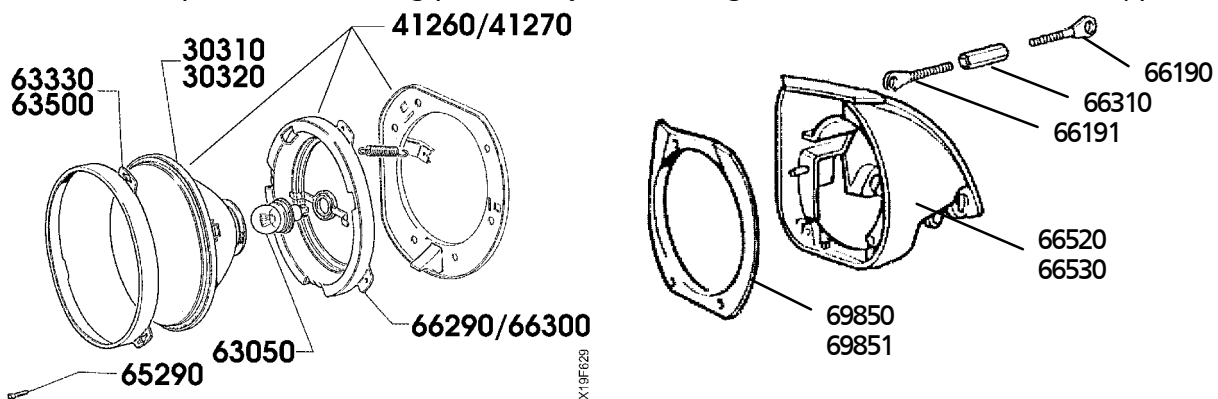

42590	Bolt for headlamp pod side bush	Eur 4.79/pcs.
43260	Headlamp pod side bush	Eur 5.49/pcs.
63330	Chromring for headlamp, right	Eur 0.00/pcs.
63500	Chromring for headlamp, left	Eur 0.00/pcs.
63860	Headlamp motor, right	Eur 206.94/pcs.
63861	Headlamp motor, left	Eur 206.94/pcs.

Fa. Niels Laursen

<http://laursen-online.dk>
Email: info@laursen-online.dk
Fax.: +1 30 9276 6368

All prices are excl. VAT and valid as pr. March 1. 2010