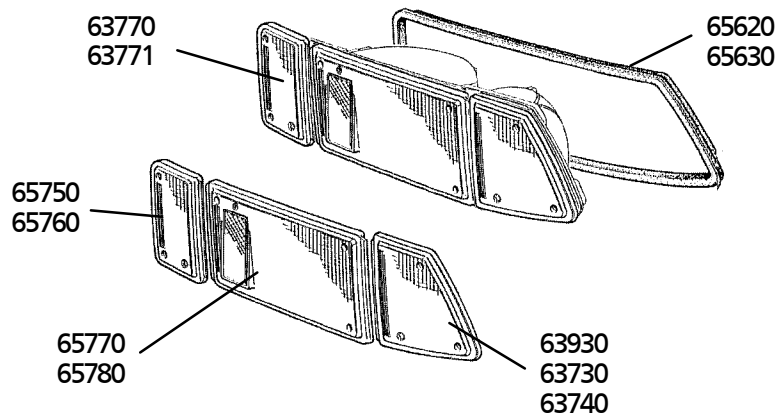

63991 Number Plate Light, 1500 Eur 11.11/pcs.

64340	Repeater light lens, front white/yellow, 1500 right.	Eur 13.82/pcs.
64350	Repeater light lens, front white/yellow, 1500 left.	Eur 13.82/pcs.
65310	Courtesy lamp with switch, 1500	Eur 46.32/pcs.
65311	Courtesy lamp without switch, 1500	Eur 0.00/pcs.
65730	Repeater light lens yellow, right	Eur 34.72/pcs.
65740	Repeater light lens yellow, left	Eur 34.72/pcs.
65750	Reversing light lens, right	Eur 20.76/pcs.
65760	Reversing light lens, left	Eur 20.76/pcs.
65770	Rear light-/brakelight lens, right	Eur 54.86/pcs.
65780	Rear light-/brakelight lens, left	Eur 54.86/pcs.
67760	Reversing light lens, left	Eur 0.00/pcs.
68501	Side marking light, US rectangular red	Eur 20.83/pcs.

Lamp fittings

27582	Headlamp stop, right	Eur 0.00/pcs.
27583	Headlamp stop, left	Eur 18.06/pcs.
41150	Rubber seal for reversing light lens	Eur 0.00/pcs.
41160	Rubber seal for rear light lens	Eur 0.00/pcs.
41170	Rubber seal for repeater light lens	Eur 0.00/pcs.
41260	Headlamp H4, with backing plate & adjustment ring, right	Eur 193.06/pcs.
41270	Headlamp H4, with backing plate & adjustment ring, left	Eur 162.50/pcs.