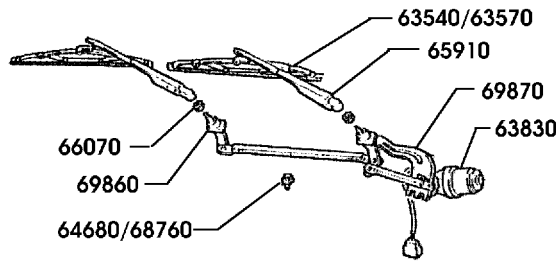

26022	Ignition coil for Bosch ignition system	Eur 88.89/pcs.
26040	Electronic ignition kit	Eur 387.50/pcs.
26197	Ignition cords distorted	Eur 27.78/pcs.
26198	Ignition cords, for camshaft mounted distributor	Eur 25.00/kit
26199	Ignition cords, for block mounted distributor	Eur 15.28/pcs.
30043	Contact kit, Ducellier distributor, in block	Eur 8.33/pcs.
30390	Condenser, Marelli distributor, in block	Eur 8.33/pcs.
30391	Condenser, Marelli distributor, at camshaft	Eur 8.33/pcs.
30392	Condenser, Ducellier distributor, in block	Eur 8.33/pcs.