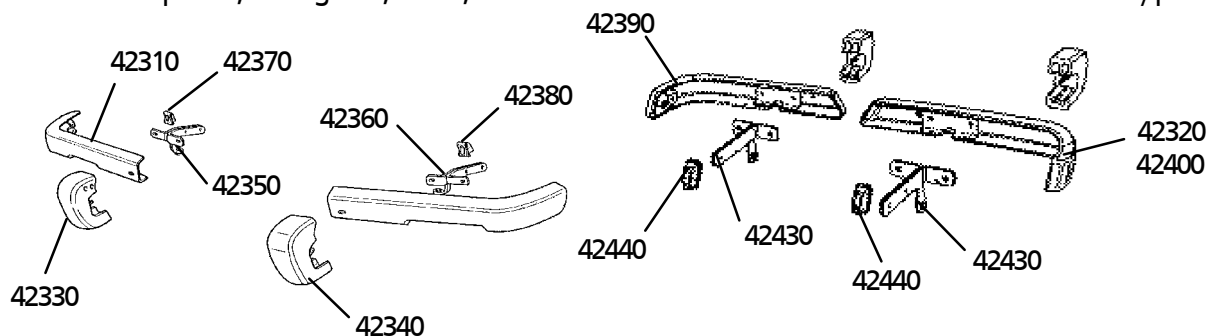

1300 Bumpers

42310	Front bumper black right, 1300	Eur 0.00/pcs.
42320	Front bumper black left, 1300	Eur 207.64/pcs.
42330	Front bumper overrider right, 1300	Eur 0.00/pcs.
42331	Rear bumper overrider right, 1300	Eur 0.00/pcs.
42340	Front bumper overrider left, 1300	Eur 54.86/pcs.
42341	Rear bumper overrider left, 1300	Eur 0.00/pcs.
42350	Front bumper mounting bracket right, 1300	Eur 0.00/pcs.
42360	Front bumper mounting bracket left, 1300	Eur 68.75/pcs.
42370	Front bumper mount rubber cap right, 1300	Eur 0.00/pcs.
42380	Front bumper mount rubber cap left, 1300	Eur 0.00/pcs.
42390	Rear bumper black right, 1300	Eur 137.50/pcs.
42400	Rear bumper black left, 1300	Eur 0.00/pcs.
42430	Rear bumper mounting bracket, 1300	Eur 0.00/pcs.
42440	Rear bumper mount rubber cap, 1300	Eur 0.00/pcs.
66720	Frontspoiler, fiberglass , 1300, '76 ->	Eur 0.00/pcs.

Fa. Niels Laursen

<http://laursen-online.dk>
Email: info@laursen-online.dk
Fax.: +1 30 9276 6368

All prices are excl. VAT and valid as pr. March 1. 2010