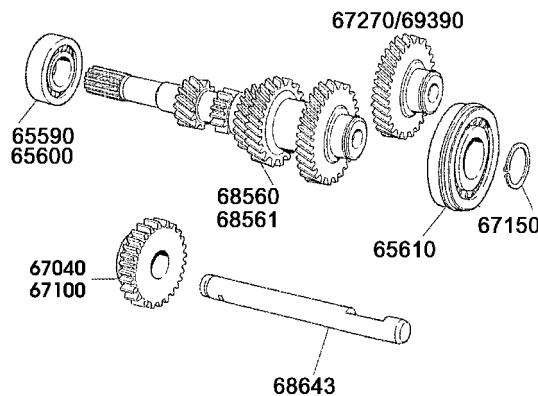

67302	Selecting fork, 1th/2nd gear	Eur 68.06/pcs.
67310	Drive shaft flange lock ring, 5-speed	Eur 2.43/pcs.
67311	Drive shaft lock ring, 4-gear	Eur 0.00/pcs.
67340	Driven gear, 5th gear, Z=44	Eur 152.08/pcs.
68220	Sleeve, 5th gear	Eur 103.47/pcs.
68530	Sleeve hub, 1th/2nd gear	Eur 0.00/pcs.
68531	Sleeve hub, 3rd/4th gear	Eur 0.00/pcs.
68532	Sleeve hub, 5th gear	Eur 0.00/pcs.
68540	Driven gear bush, 2. gear	Eur 34.03/pcs.
68541	Driven gear bush, 3. gear	Eur 0.00/pcs.
68542	Driven gear bush, 4th gear	Eur 0.00/pcs.
68543	Driven gear bush, 5th gear	Eur 0.00/pcs.
68550	Second shaft, 5-speed	Eur 186.81/pcs.
68560	Input shaft, 1.Z=11, 2.Z=17, 3.Z=32, Z=47	Eur 554.17/pcs.
68561	Input shaft, 1.Z=12, 2.Z=17, 3.Z=39, Z=59	Eur 0.00/pcs.