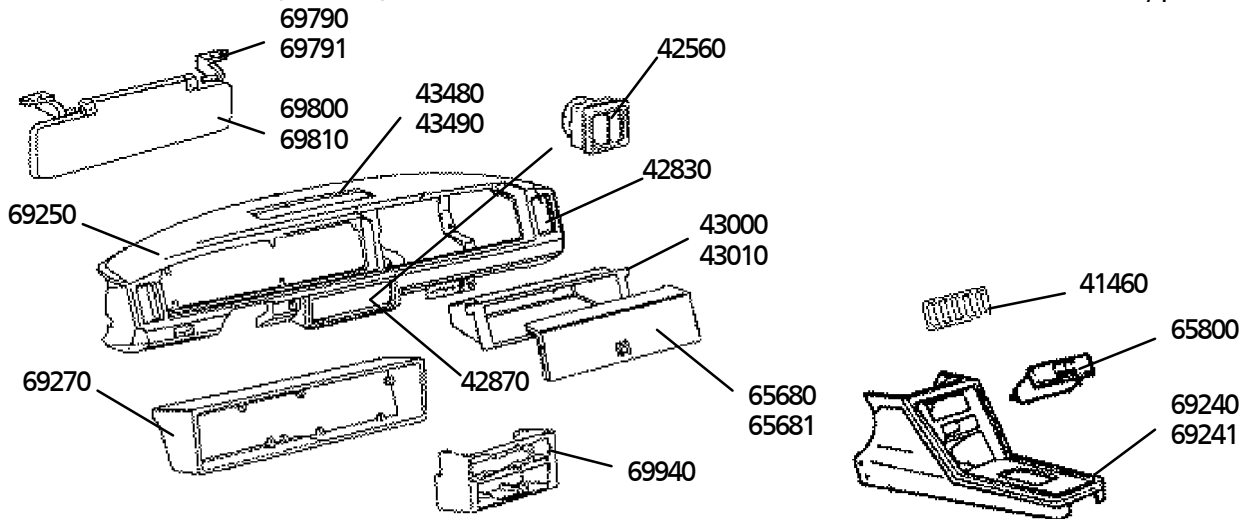

69241 Centre console, brown, 1500 Eur 43.06/pcs.