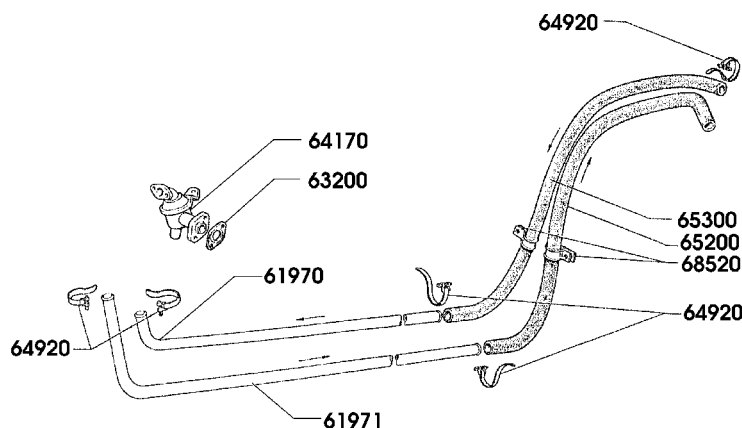

Heating unit

41840	Guardring for heating unit hose	Eur 0.00/pcs.
41890	Inlet pipe for heating unit on water pump	Eur 17.36/pcs.
61970	Heating unit pipe, right	Eur 0.00/pcs.
61971	Heating unit pipe, left	Eur 0.00/pcs.
64170	Heating unit valve	Eur 27.64/pcs.
65200	Heating unit hose return	Eur 0.00/pcs.
65300	Heating unit hose forward	Eur 0.00/pcs.
66120	Coolant hose to expansion tank, buttom	Eur 0.00/pcs.
66130	Coolant hose to expansion tank, top	Eur 0.00/pcs.
68520	Fixing clamp for heating unit hose	Eur 0.00/pcs.

Various stuff

9999	Sparepart Catalogue 2006	Eur 5.56/pcs.
10000	HAYNES Workshop Manual	Eur 47.22/pcs.
10001	FIAT Workshop manual, 1300 - '73 - '76 - copy (German)	Eur 19.44/pcs.
10002	FIAT Workshop manual, 1500 - '78 - '82 - copy (Danish)	Eur 19.44/pcs.
10003	X 1/9 Model car scale 1:43 length ca. 85mm	Eur 0.00/pcs.
10004	FIAT Workshop manual, 1500 - '78 - '82 - copy (German)	Eur 19.44/pcs.
10005	Owners manual, 1300 - '73 - '75 copy (German)	Eur 27.08/pcs.
10040	Color poster X 1/9 VS 680x980mm	Eur 0.00/pcs.
27587	Noise reduction mat, engine compartement	Eur 137.50/pcs.
27858	Insulation mat, rear boot, towards engine compartement	Eur 0.00/pcs.
28098	X1/9 Collector Guide, book	Eur 48.61/pcs.
28152	Valve adjustment tool, 128, X 1/9, Strada/Ritmo	Eur 81.94/pcs.
42990	Instruktionsbog, US 1500 ie. kat.	Eur 19.44/pcs.
99000	Sparepart catlogue, 1300 Series 1	Eur 27.78/pcs.

Glass

20070	Windscreen	Eur 302.64/pcs.
20080	Windscreen, tinted	Eur 326.39/pcs.
20090	Windscreen, tinted with green shadow	Eur 326.39/pcs.
20100	Windscreen, tinted with blue shadow	Eur 326.39/pcs.
20110	Windscreen mounting cleaner & glue kit	Eur 50.00/pcs.
65960	Quarter light glass with mirror hole tinted, 1500, right	Eur 117.36/pcs.
65970	Quarter light glass with mirror hole tinted, 1500, left	Eur 117.36/pcs.
65980	Quarter light glass 1300, right	Eur 89.58/pcs.
65981	Quarter light glass with mirror hole 1500, left	Eur 0.00/pcs.

Fa. Niels Laursen

<http://laursen-online.dk>
Email: info@laursen-online.dk
Fax.: +1 30 9276 6368

All prices are excl. VAT and valid as pr. March 1. 2010