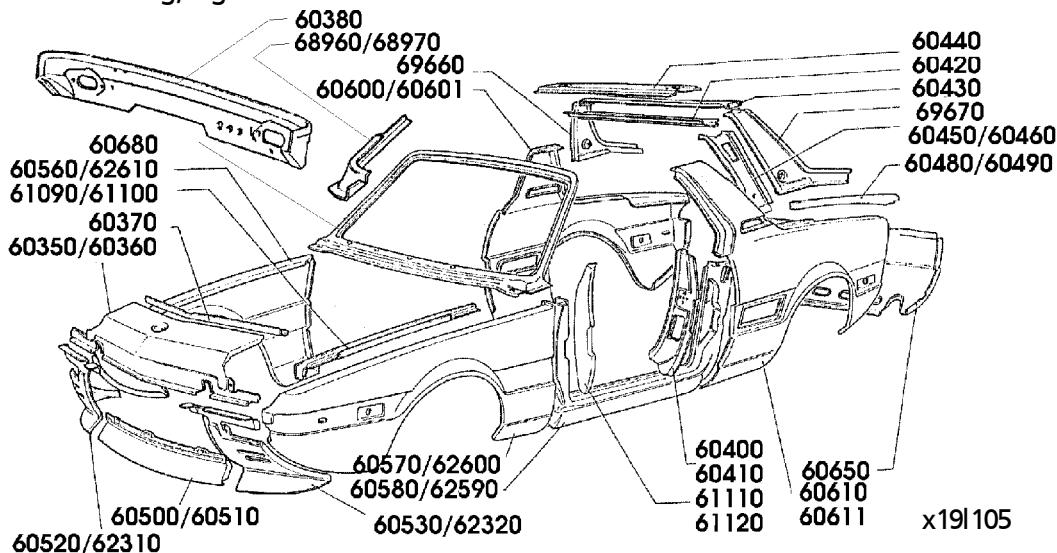

60620	Door, for wire window mechanism, right	Eur 868.06/pcs.
60621	Door, for power window (wireless), right	Eur 868.06/pcs.
60630	Door, for wire window mechanism, left	Eur 868.06/pcs.
60631	Door, for power window (wireless), left	Eur 868.06/pcs.
60640	Rear valance (below grill)76 ->	Eur 138.19/pcs.
60650	Rear panel outer 1500, '78 ->	Eur 0.00/pcs.
60680	Windscreen exterior shell top + left and right side	Eur 0.00/pcs.
62310	Frontcorner, 1500, right	Eur 161.81/pcs.
62320	Frontcorner, 1500, left	Eur 0.00/pcs.
62600	Front wing, left	Eur 487.78/pcs.
62610	Front wing, right	Eur 487.78/pcs.

62940	Bonnet	Eur 826.39/pcs.
66020	Door skin, left	Eur 0.00/pcs.
66030	Door skin, right	Eur 0.00/pcs.
69680	Engine lid, 1500	Eur 709.72/pcs.
69681	Engine lid, 1300	Eur 416.67/pcs.

Interior bodyparts

27469	Rear crossmember beneath rear compartment, with consoles for rear wishbones	Eur 137.50/pcs.
42621	Top crossmember between Engine boot and trunk with engine mount	Eur 54.86/pcs.
42630	Engine inspection hatch	Eur 0.00/pcs.
42640	Top member between engine boot & rear boot	Eur 0.00/pcs.
42650	Inner floor for rear boot	Eur 0.00/pcs.
42651	Upper crossmember i engineboot with engine mount	Eur 0.00/pcs.
42660	Front bulkhead in compartment	Eur 345.83/pcs.
42661	Rear bulkhead in front compartment	Eur 276.39/pcs.
42670	Lower rear bulkhead in front compartment	Eur 47.92/pcs.
42700	Stop for window in door buttom	Eur 8.68/pcs.
60370	Profile for bonnet/nose cone, middle	Eur 17.29/pcs.
60380	Upper valance in front boot (chassisno. plt.)	Eur 0.00/pcs.
60390	Channel for coolant pipes	Eur 137.50/pcs.
60400	External B-post, right	Eur 48.61/pcs.
60410	External B-post, left	Eur 68.06/pcs.
60430	Roll bar panel, hidden inner	Eur 40.97/pcs.
60450	Sidepanel for roll bar inner hidden, right	Eur 40.97/pcs.

Fa. Niels Laursen

<http://laursen-online.dk>
Email: info@laursen-online.dk
Fax.: +1 30 9276 6368

All prices are excl. VAT and valid as pr. March 1. 2010