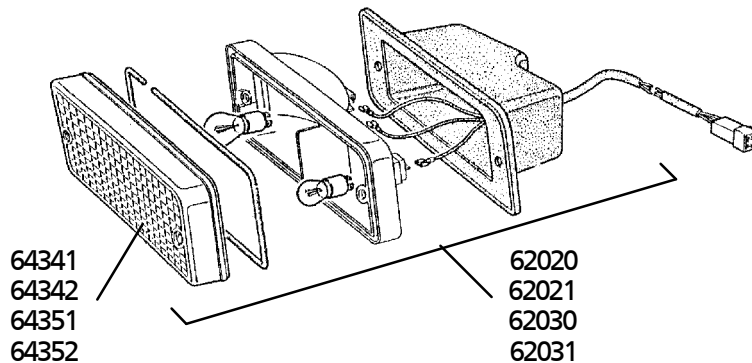

| | | |
|-------|--|---------------|
| 68500 | Side repeater light, US rectangular yellow | Eur 0.00/pcs. |
|-------|--|---------------|

Lights, rear

| | | |
|-------|---|-----------------|
| 26737 | Courtesy lamp with switch, 1500, Genuine | Eur 46.32/pcs. |
| 63770 | Rear light cluster, right | Eur 137.50/pcs. |
| 63771 | Rear light cluster, left | Eur 177.78/pcs. |
| 63930 | Repeater light lens red, right + left US. | Eur 0.00/pair |
| 63932 | Repeater light lens red, left US. | Eur 0.00/pcs. |
| 63990 | Number plate lamp, 1300 | Eur 0.00/pcs. |