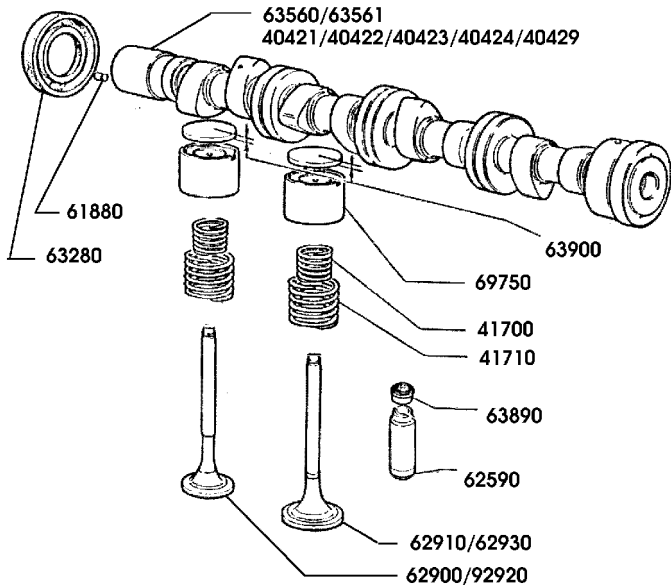

62590	Valve guide, standard + 0,0mm	Eur 3.47/pcs.
62810	Piston kit +0,40, 1300	Eur 345.83/kit
62811	Piston kit, 1300	Eur 0.00/kit
62830	Piston kit +0,40, 1500	Eur 233.33/kit
62831	Piston kit, 1500	Eur 0.00/kit

x19a107

62900	Inlet valve, 1300	Eur 11.04/pcs.
62910	Exhaustvalve, 1300	Eur 11.74/pcs.
62920	Inlet valve, 1500	Eur 0.00/pcs.
62930	Exhaustvalve, 1500	Eur 13.12/pcs.
63320	Copper shim for oil sump drain	Eur 1.11/pcs.
63900	Tappet adjustment shim (3,25-4,7mm) please state measurement	Eur 0.00/pcs.
64720	Distributor/oliepump drive	Eur 0.00/pcs.
64730	Tensioner pulley for toothed drivebelt, 1300	Eur 29.17/pcs.
64740	Tensioner pulley for toothed drivebelt, 1500	Eur 27.71/pcs.
64841	Crankcase breather filter	Eur 0.00/pcs.
66650	V-belt for crankshaft - aircon'	Eur 13.82/pcs.
66651	V-belt for water pump - aircon'	Eur 0.00/pcs.
66652	V-belt for crankshaft - water pump	Eur 0.00/pcs.
66710	Dipstick incl. rubber seal 1300	Eur 0.00/pcs.
66760	Dipstick incl. rubber seal	Eur 0.00/pcs.
66810	Drain plug	Eur 5.56/pcs.

Gaskets

21902	Engine gasket kit, incl. cylinderhead gasket, 1500, 7/82→	Eur 65.28/pcs.
43310	Manifold gasket, 1500 ie./kat	Eur 0.00/pair
61520	Oil sump gasket, paper	Eur 0.00/pcs.
61521	Oil sump gasket, cork	Eur 5.56/pcs.
61530	Camshaft housing gasket	Eur 4.79/pcs.
61540	Gasket camshaft housing cover	Eur 4.79/pcs.
61630	Seal for crankshaft clutch side	Eur 8.96/pcs.
61640	Seal for distributor	Eur 5.49/pcs.

Fa. Niels Laursen

http://laursen-online.dk
Email: info@laursen-online.dk
Fax.: +1 30 9276 6368

All prices are excl. VAT and valid as pr. March 1. 2010