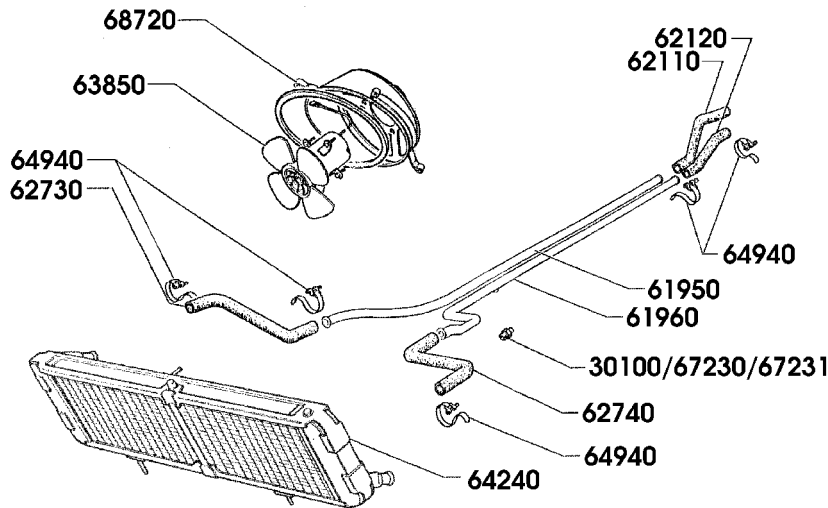

64940	Hose clips 25 - 40mm	Eur 1.04/pcs.
64950	Hose clips 12 - 20mm	Eur 1.35/pcs.
66830	Coolant hose, automatic choke inlet	Eur 13.12/pcs.
67230	Radiator fan thermostat	Eur 19.38/pcs.
67231	Radiator thermostat, 1. 88°-83°, 2. 92°-87°	Eur 0.00/pcs.
68720	Radiator fan cowl	Eur 0.00/pcs.

Gaskets

21960	Pump gaskets	Eur 9.72/kit
61320	Pump gasket	Eur 0.00/pcs.
61330	Thermostatcover gasket	Eur 1.60/pcs.
61340	Thermostat rubber gasket	Eur 2.71/pcs.
61350	Thermostat housing gasket	Eur 1.60/pcs.
61360	Pump housing gasket	Eur 1.60/pcs.
61390	Pipe gasket	Eur 1.60/pcs.
63200	Heating unit valve gasket	Eur 2.01/pcs.
64600	Expansion tank cap gasket, art. nr. 61760	Eur 1.74/pcs.
64620	Expansion tank cap gasket, 1500	Eur 1.74/pcs.
64630	Expansion tank cap gasket, 1300	Eur 1.94/pcs.
64640	Expansion tank cap gasket, 1500	Eur 1.04/pcs.

Fa. Niels Laursen

<http://laursen-online.dk>
Email: info@laursen-online.dk
Fax.: +1 30 9276 6368

All prices are excl. VAT and valid as pr. March 1. 2010