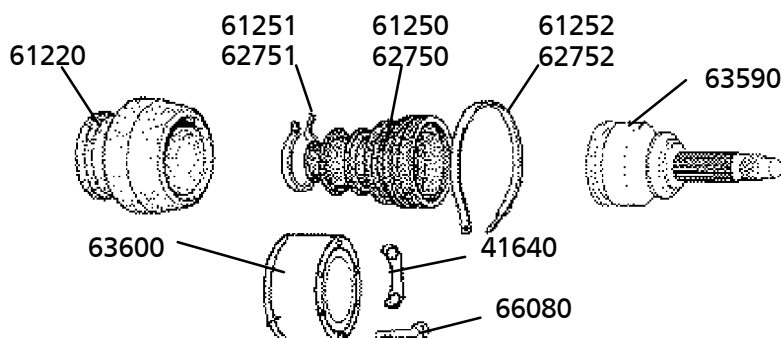

40360	Road lowered springs kit (ca. 25mm)	Eur 0.00/pcs.
40370	Inlet valve ø41mm, 1300	Eur 0.00/pcs.
40380	Exhaustvalve ø36mm, 1500	Eur 0.00/pcs.
40410	Main bearing & connection rod bearings, reinforced	Eur 0.00/pcs.
404211	Performance camshaft lift 10,5, inlet 48°-85°, outlet 85°-48°	Eur 0.00/pcs.
40422	Performance camshaft lift10,35, inlet 40°-80°, outlet 80°-40°	Eur 497.22/pcs.
40423	Performance camshaft lift 10,7, inlet 42°-82°, outlet 82°-42°	Eur 0.00/pcs.
40424	Performance camshaft lift 11,0, inlet 33°-65°, outlet 65°-33°	Eur 0.00/pcs.
40425	Performance camshaft lift10,35, inlet 40°-80°, outlet 80°-40°	Eur 596.53/pcs.
40429	Performance camshaft 291°, swap	Eur 0.00/pcs.
40430	Adjustable camshaft pulley	Eur 0.00/pcs.
40440	Reinforced valvesprings	Eur 18.06/pcs.
40460	High compression ratio racing pistons, ø86,8mm	Eur 0.00/kit
40470	Manifold for 2 WEBER DCNF twin choke carb's	Eur 485.42/pcs.
40490	WEBER 40 DCNF, twin choke carb	Eur 397.22/pcs.
40491	Manifold w. 2 x WEBER DCNF double carburettors	Eur 0.00/kit
40492	Manifold w. 2 x WEBER 40 DCOE double carburettors	Eur 0.00/kit
40500	Air filter element for air filter #40530/40531	Eur 0.00/pcs.
40510	Manifold for 2 WEBER IDF twin choke carb's	Eur 397.22/pcs.
40520	WEBER 40 IDF twin choke carb	Eur 397.22/pcs.
40530	Airfilter pan for 2 WEBER DCNF carb's	Eur 0.00/pcs.
40531	Airfilter pan for 2 stk WEBER IDF	Eur 0.00/pcs.
40550	Airintake cone with grille for WEBER 32DMTR/34 DATR	Eur 0.00/pcs.
40560	Airintake cone with grille for WEBER DCNF	Eur 68.75/pcs.
40570	Converion kit, toothed belt for waterpump and alternator	Eur 0.00/kit
43530	Manifold for 1 WEBER 36 el. 40DCNF twin choke carb	Eur 270.83/pcs.
63260	K & N sports airfilter indsert for stock air cleaner housing	Eur 68.06/pcs.

Exhaust systems

22116	Connection pipe, X 1/9 i.e. CAT	Eur 0.00/pcs.
22118	Silencer, US model → 80	Eur 0.00/pcs.
40060	Exhaust, standard 1300	Eur 119.44/pcs.
40070	Exhaust, standard 1500 →12.81	Eur 137.50/pcs.
40071	Exhaust, standard 1500, no cat 1.82 →	Eur 137.50/pcs.
40072	Exhaust, standard 1500 cat.	Eur 0.00/pcs.
44900	C.S.C. sport exhaust system with 4-1 header, 1 tail pipe	Eur 367.36/pcs.

Exhaustsystem parts

22119	Lambdasonde X 1/9 Cat	Eur 113.89/pcs.
22121	CAT replacementpipe for X 1/9 US	Eur 113.89/pcs.
22122	CAT replacementpipe for X 1/9 i.e. CAT	Eur 105.56/pcs.
22125	Stud for exhaust system, stainless steel	Eur 4.17/pcs.
44070	Heat protection shield for exhaust manifold	Eur 82.64/pcs.

Fa. Niels Laursen

http://laursen-online.dk
Email: info@laursen-online.dk
Fax.: +1 30 9276 6368

All prices are excl. VAT and valid as pr. March 1. 2010