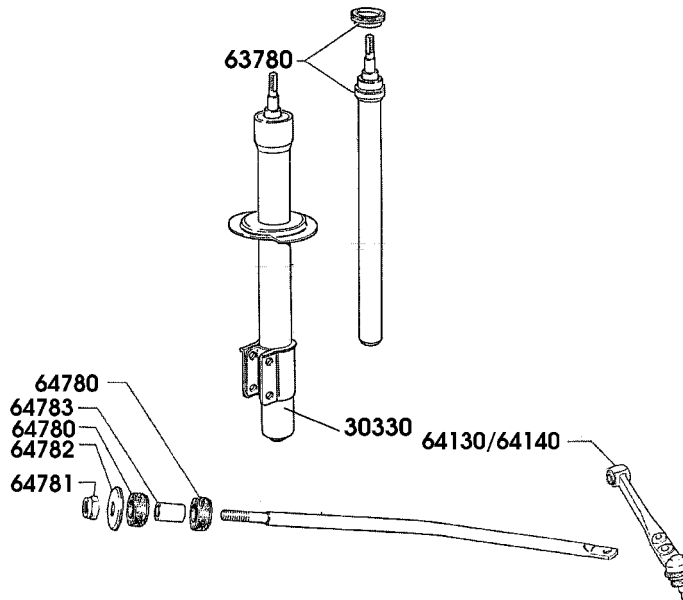

66540	Exhaust mounting bracket	Eur 0.00/pcs.
68230	Long nut for stud at exhaust manifold/pipe joint	Eur 2.43/pcs.
68260	Exhaust manifold, katalysator model	Eur 344.44/pcs.
68270	Catalysator	Eur 554.17/pcs.

Suspension

24120	Lowered road spring kit	Eur 275.00/pcs.
40250	Adjustable sports shock absorber kit (front + rear)	Eur 1031.25/kit
41600	Nut for lowere shock absorber bolt	Eur 0.00/pcs.
41620	Bolt for shock absorber, lower	Eur 5.49/pcs.
62350	Shock absorber top pad	Eur 13.82/pcs.
63780	Gas shock absorber cartridge	Eur 131.25/pcs.
64790	Rubber pad for shock absorber	Eur 0.00/pcs.
64800	Thrust plate for shock absorber	Eur 0.00/pcs.
64803	Nut for shock absorber at top	Eur 0.00/pcs.
64830	Rubber bush for triangle	Eur 1.32/pcs.
65080	Rubber disc for spring	Eur 0.00/pcs.
65790	Cup for shock absorbertop, 82->	Eur 0.00/pcs.
66230	Alloy spacer for shock absorbertop, front	Eur 0.00/pcs.
66240	Shock absorbertop, 1300 (1500 front)	Eur 68.06/pcs.
66250	Shock absorbercup & assembly 1500 rear	Eur 0.00/pcs.
66330	KONI Road lowered springs kit (ca. 35mm) TÜV approved.	Eur 0.00/kit

Suspension, Front

30330	Shock absorber, front	Eur 165.28/pcs.
40220	KONI (red) shock absorber front	Eur 0.00/pcs.
40221	KONI (yellow) shock absorber, front, 1500	Eur 0.00/pcs.

41590	Nut for front track control arm ball joint	Eur 0.97/pcs.
41610	Nut for front track control arm inner	Eur 0.00/pcs.
41630	Bolt for front track control arm	Eur 5.49/pcs.
43440	Shock absorber cup front	Eur 11.04/pcs.
64130	Track control arm front right	Eur 120.14/pcs.
64140	Track control arm front left	Eur 120.14/pcs.
64780	Rubber pad for front radius arm	Eur 11.11/pcs.

Fa. Niels Laursen

http://laursen-online.dk
Email: info@laursen-online.dk
Fax.: +1 30 9276 6368

All prices are excl. VAT and valid as pr. March 1. 2010