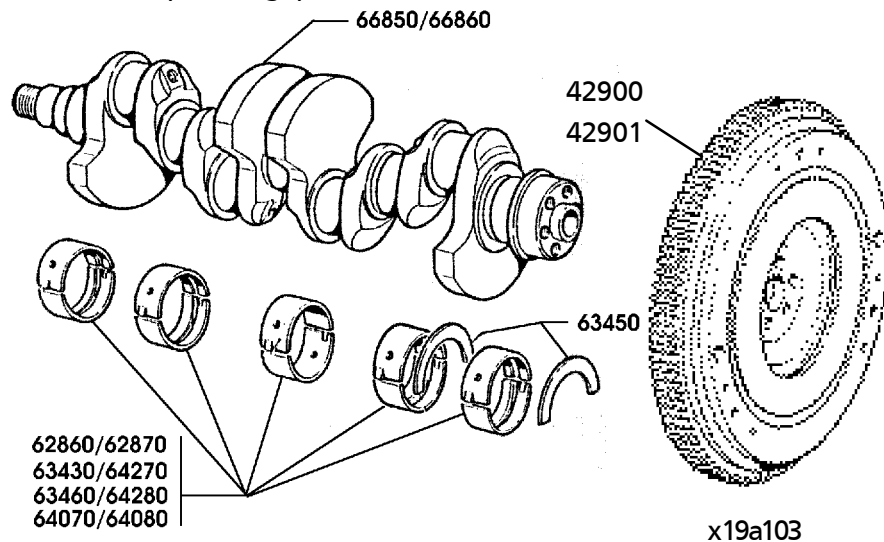

65640	Auxiliary shaft pulley	Eur 34.65/pcs.
65641	Crankshaft toothed pulley.	Eur 0.00/pcs.
66270	Cylinderhead stud M12, 1300	Eur 80.56/kit
66271	Cylinderhead nut M12, 1300	Eur 0.00/pcs.
66272	Cylinderhead nut shim M12, 1300	Eur 0.00/pcs.
66280	Cylinderhead bolt, 1300	Eur 6.94/pcs.
66281	Cylinderhead bolt, M10 short, 1500	Eur 0.00/pcs.
66282	Cylinderhead bolt, M10 long, 1500	Eur 0.00/pcs.
66320	Crankshaft pulley retaining nut	Eur 5.90/pcs.
66850	Crankshaft, recon' (exchange), 1300	Eur 0.00/pcs.
66860	Crankshaft, recon' (exchange), 1500	Eur 0.00/pcs.

68670	Engine support bracket	Eur 103.47/pcs.
69600	Centering sleeve for cylinderhead	Eur 2.78/pcs.
69601	Centering sleeve for cylinderhead 1/80 →	Eur 2.78/pcs.
69610	Cylinderhead dowel	Eur 1.04/pcs.
69750	Valve Tappets (8 pieces)	Eur 8.33/pcs.
69760	Clamp for crankcase breather	Eur 4.10/pcs.
69770	Crankcase breather	Eur 13.82/pcs.

Repair parts

21150	Piston rings for ø86mm pistons,1300	Eur 100.00/kit
21151	Piston rings +0,20 for ø86mm pistons,1300	Eur 100.00/kit
21153	Piston rings +0,60 for ø86mm pistons,1300	Eur 100.00/kit
21155	Piston rings for ø86,4mm pistons,1500	Eur 100.00/kit
21156	Piston rings +0,20 for ø86,4mm pistons,1500	Eur 100.00/kit
21157	Piston rings +0,40 for ø86,4mm pistons,1500	Eur 100.00/kit
21158	Piston rings +0,60 for ø86,4mm pistons,1500	Eur 100.00/kit
30110	V-belt for crankshaft - water pump - alternator	Eur 6.94/pcs.
30210	Oil filter	Eur 10.35/pcs.
30370	Timing belt, 1300	Eur 12.43/pcs.
30380	Timing belt, 1500	Eur 18.68/pcs.
40431	Camshaft pulley	Eur 43.06/pcs.
43430	Timing belt tensioner mechanism	Eur 0.00/pcs.
43670	Valve tappet	Eur 4.10/pcs.
43680	Valve lock cone	Eur 1.22/pcs.
44080	Stud, inlet manifold, cat	Eur 5.49/pcs.
62140	Piston rings for worn engines (auto grinding),1500	Eur 124.31/kit
62360	Piston rings for worn engines (auto grinding),1300	Eur 90.28/kit

Fa. Niels Laursen

<http://laursen-online.dk>
Email: info@laursen-online.dk
Fax.: +1 30 9276 6368

All prices are excl. VAT and valid as pr. March 1. 2010