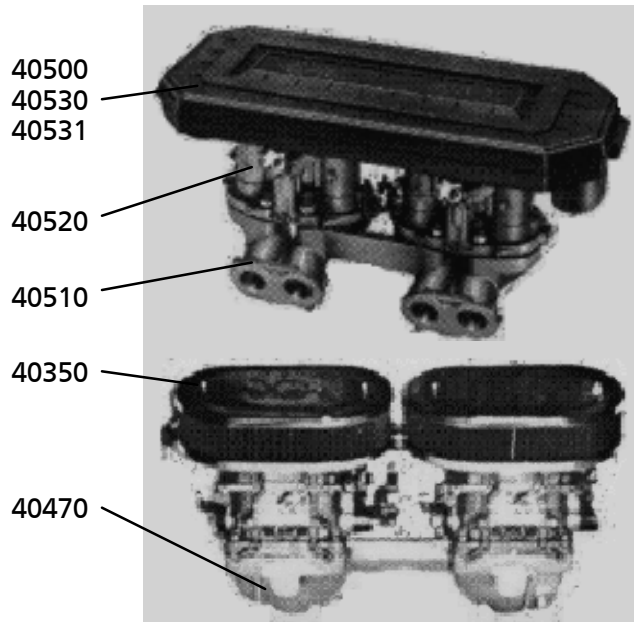

- 44090 Shim for manifold studs
- 44100 Bolt for exhaust bracket
- 61010 Heat protection shield for exhaust manifold
- 61710 Exhaust gasket
- 61730 Locking plate for exhaust pipe
- 62150 Exhaust manifold

- Eur 1.32/pcs.
- Eur 13.82/pcs.
- Eur 27.71/pcs.
- Eur 3.40/pcs.
- Eur 3.40/pair
- Eur 206.94/pcs.