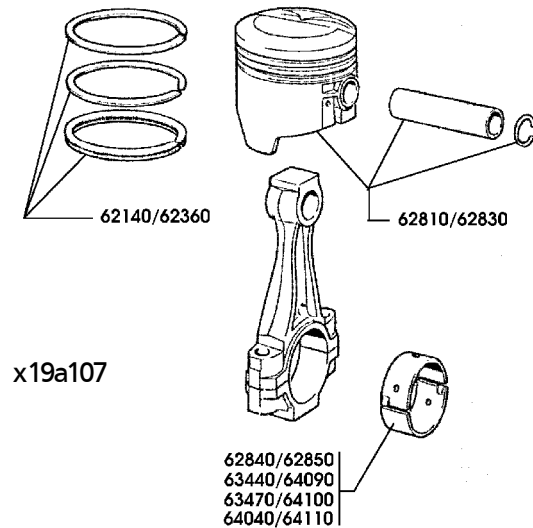

62590	Valve guide, standard + 0,0mm	Eur 3.47/pcs.
62810	Piston kit +0,40, 1300	Eur 345.83/kit
62811	Piston kit, 1300	Eur 0.00/kit
62830	Piston kit +0,40, 1500	Eur 233.33/kit
62831	Piston kit, 1500	Eur 0.00/kit

x19a107

62900	Inlet valve, 1300	Eur 11.04/pcs.
62910	Exhaustvalve, 1300	Eur 11.74/pcs.
62920	Inlet valve, 1500	Eur 0.00/pcs.
62930	Exhaustvalve, 1500	Eur 13.12/pcs.
63320	Copper shim for oil sump drain	Eur 1.11/pcs.
63900	Tappet adjustment shim (3,25-4,7mm) please state measurement	Eur 0.00/pcs.
64720	Distributor/oliepump drive	Eur 0.00/pcs.
64730	Tensioner pulley for toothed drivebelt, 1300	Eur 29.17/pcs.
64740	Tensioner pulley for toothed drivebelt, 1500	Eur 27.71/pcs.
64841	Crankcase breather filter	Eur 0.00/pcs.
66650	V-belt for crankshaft - aircon'	Eur 13.82/pcs.
66651	V-belt for water pump - aircon'	Eur 0.00/pcs.
66652	V-belt for crankshaft - water pump	Eur 0.00/pcs.
66710	Dipstick incl. rubber seal 1300	Eur 0.00/pcs.
66760	Dipstick incl. rubber seal	Eur 0.00/pcs.
66810	Drain plug	Eur 5.56/pcs.

Gaskets

21902	Engine gasket kit, incl. cylinderhead gasket, 1500, 7/82→	Eur 65.28/pcs.
43310	Manifold gasket, 1500 ie./kat	Eur 0.00/pair
61520	Oil sump gasket, paper	Eur 0.00/pcs.
61521	Oil sump gasket, cork	Eur 5.56/pcs.
61530	Camshaft housing gasket	Eur 4.79/pcs.
61540	Gasket camshaft housing cover	Eur 4.79/pcs.
61630	Seal for crankshaft clutch side	Eur 8.96/pcs.
61640	Seal for distributor	Eur 5.49/pcs.

Fa. Niels Laursen

http://laursen-online.dk
Email: info@laursen-online.dk
Fax.: +1 30 9276 6368

All prices are excl. VAT and valid as pr. March 1. 2010