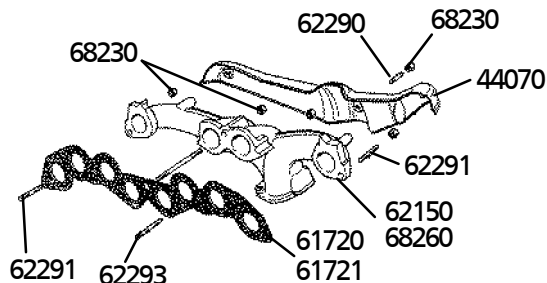

- Eur 1.32/pcs.
- Eur 13.82/pcs.
- Eur 27.71/pcs.
- Eur 3.40/pcs.
- Eur 3.40/pair
- Eur 206.94/pcs.

- 62290 Stud for heat protection shield for exhaust manifold
- 62291 Stud for exhaust manifold, M8x40
- 62292 Stud for exhaust manifold, M8x70
- 62293 Stud for exhaust manifold, M8x60
- 62300 Stud for exhaust system
- 65180 Exhaust securing spring