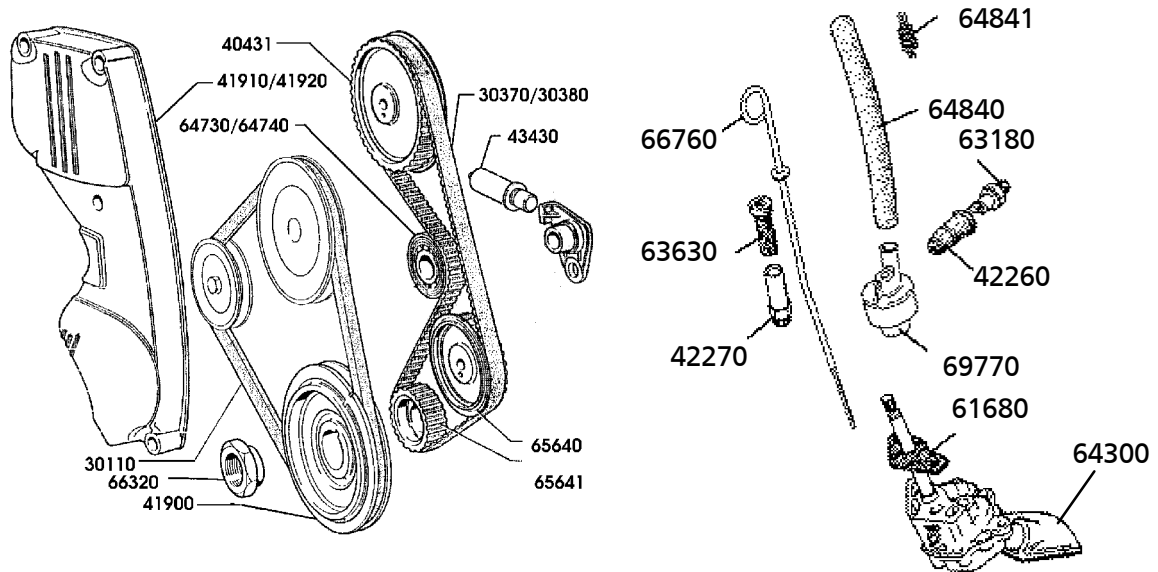

61650	Seal for crankshaft pulley side	Eur 6.18/pcs.
61680	Oilpump gasket	Eur 0.62/pcs.
61700	Seal for waterpump	Eur 8.68/pcs.
61720	Manifold gasket	Eur 4.17/pair
61721	Manifold gasket, 1500 ie./kat	Eur 4.86/pair
61810	Cylinderhead gasket, -> '82	Eur 16.67/pcs.
61811	Cylinderhead gasket, thickness 1,2mm, -> '82	Eur 20.83/pcs.
61820	Cylinderhead gasket, reinforced sport	Eur 77.78/pcs.
61830	Cylinderhead gasket, 1500 '82 -> 10/'85	Eur 20.83/pcs.
61840	Cylinderhead gasket, CAT model	Eur 20.83/pcs.
62780	Engine gasket kit, incl. cylinderhead gasket, 1300	Eur 65.28/kit
62790	Engine gasket kit, incl. cylinderhead gasket, 1500	Eur 61.81/kit
63280	Seal for camshaft	Eur 3.12/pcs.
63580	Distributor gasket	Eur 1.32/pcs.
63630	Rubberseal for dipstick	Eur 2.78/pcs.
63890	Valve stem oil seal	Eur 9.72/pcs.
64610	Oil filler cap gasket	Eur 3.40/pcs.
66040	Engine gasket kit, incl. cylinderhead gasket, 1500 ie./kat	Eur 61.81/kit

Bearings

21298	Auxiliary shaft bearing	Eur 16.67/kit
62840	Connecting rod bearing, normal + 0,0mm, 1300	Eur 27.78/kit
62850	Connecting rod bearing, normal + 0,0mm, 1500	Eur 27.71/kit
62860	Main bearings, normal + 0,0mm, 1300	Eur 27.71/kit
62870	Main bearings, normal + 0,0mm, 1500	Eur 27.71/kit
63430	Main bearings + 0,1mm, 1300	Eur 27.71/kit
63440	Connecting rod bearing + 0,1mm, 1300	Eur 27.71/kit
63450	Thrust rings for crankshaft	Eur 11.11/pcs.
63451	Thrust rings for crankshaft, 1300	Eur 0.00/pcs.
63460	Main bearings + 0,2mm, 1300	Eur 27.78/pcs.
63470	Connecting rod bearing + 0,2mm, 1300	Eur 27.71/kit
64040	Connecting rod bearing + 0,3mm, 1300	Eur 27.71/kit
64070	Main bearings + 0,3mm, 1300	Eur 27.78/pcs.
64080	Main bearings + 0,3mm, 1500	Eur 25.00/pcs.
64090	Connecting rod bearing + 0,1mm, 1500	Eur 25.00/kit
64100	Connecting rod bearing + 0,2mm, 1500	Eur 25.00/kit

Fa. Niels Laursen

<http://laursen-online.dk>
Email: info@laursen-online.dk
Fax.: +1 30 9276 6368

All prices are excl. VAT and valid as pr. March 1. 2010