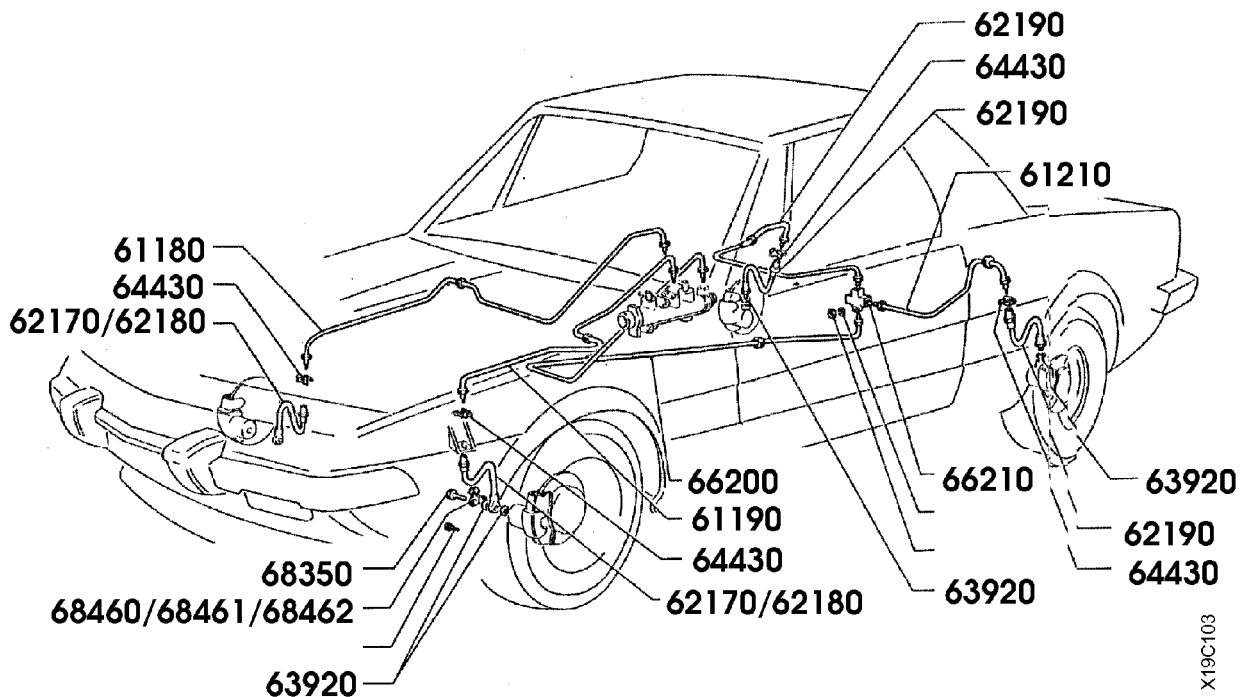

25100	Brake pipe kit	Eur 68.06/kit
30090	Brake disc	Eur 15.28/pcs.
30091	Brake disc, grooved	Eur 100.00/pcs.
30092	Brake disc, BREMBO	Eur 19.44/pcs.
30260	Master cylinder recon' kit	Eur 0.00/kit
30270	Operating cylinder recon' kit	Eur 0.00/kit
30280	Overhaul kit for master brake cylinder, 1500	Eur 0.00/pcs.
30281	Overhaul kit for master brake cylinder, 1300	Eur 0.00/pcs.
41730	Brake disc pad spring	Eur 1.32/pcs.
41820	Brake fluid resevoir without level transmitter	Eur 0.00/pcs.
43630	Brake pedal return spring	Eur 0.00/pcs.
62960	Overhaul kit for brakes, discs, pads, bleed nipples & dust caps	Eur 96.53/kit
62970	Brake fluid 1 litre	Eur 10.35/ltr
63070	Master brake cylinder, '79 →	Eur 89.58/pcs.
63071	Master brake cylinder, → '79	Eur 77.78/pcs.
63551	Dust cap for bleed nippel	Eur 0.62/pcs.
63920	Cupper seal for brake flexi hose	Eur 0.69/pcs.
64150	Brake spring & cotter pins kit for 4 discs	Eur 0.00/kit
64400	Brakefluid hose	Eur 17.99/meter
64430	Brake flexi hose retaining clips	Eur 0.00/pcs.
64650	Brake fluid resevoir cap with level transmitter	Eur 20.76/pcs.
66140	Centering bolt for brake disc	Eur 1.39/pcs.
66200	Brake pipe from master cylinder to T-connection	Eur 31.18/pcs.
66210	Brake pipe T-connection	Eur 19.38/pcs.
66700	Caliper support bracket	Eur 68.06/pcs.
68290	Clip for hose	Eur 0.00/pcs.
68350	Brake pipe union	Eur 8.33/pcs.
68460	Locking clips for union for brake flexi hose 1300	Eur 1.74/pcs.
68462	Locking clips for union for brake flexi hose 1500, left	Eur 0.00/pcs.
69520	Locking block for brake caliper	Eur 12.43/pair

Fa. Niels Laursen

<http://laursen-online.dk>
Email: info@laursen-online.dk
Fax.: +1 30 9276 6368

All prices are excl. VAT and valid as pr. March 1. 2010