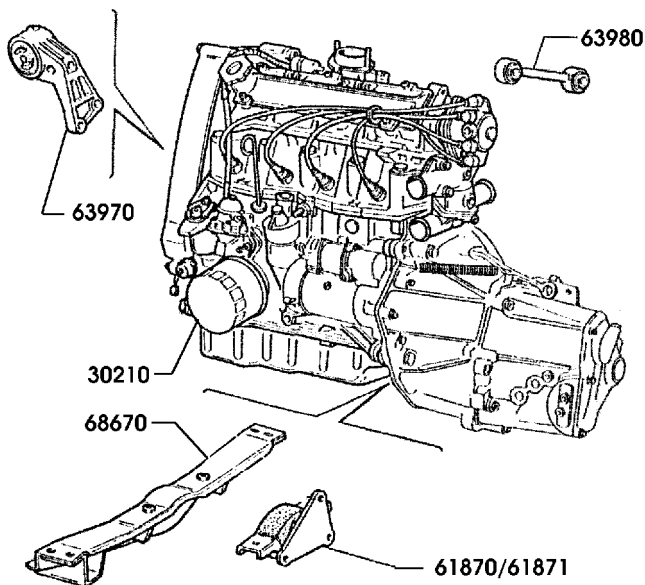

Engineparts

21043	Camshaft Fiat/Lancia, 1500	Eur 0.00/pcs.
21048	Camshaft, 1300	Eur 0.00/pcs.
21094	Cylinderhead bolts M10x1,25 (kit)	Eur 25.00/kit
41660	Blind flange for fuel pump connection (if electric fuel pump is fitted)	Eur 0.00/pcs.
41700	Valvespring, inner	Eur 2.78/pcs.
41710	Valvespring, outer	Eur 4.17/pcs.
41790	Oil filler cap, chromed	Eur 0.00/pcs.
41900	Crankshaft pulley for V-belt	Eur 27.08/pcs.
41910	Timing belt cover, 1300	Eur 31.94/pcs.
41920	Timing belt cover, 1500	Eur 0.00/pcs.
41930	Beltguard for timing belt, 1300	Eur 17.36/pcs.
41940	Beltguard for timing belt, 1500	Eur 17.36/pcs.
42260	Rubbercap for oilpressure- / temperature transmitter	Eur 2.43/pcs.
42270	Dipstick guidepipe extender	Eur 9.38/pcs.
42780	Heatresistant insulation for engine-/boot, 1500 ie/kat	Eur 103.47/pcs.
42920	Oilpressure gauge adapter	Eur 68.06/pcs.
43510	Camshaft, 1500 ie./kat	Eur 270.83/pcs.
44230	Protective cover at flywheel	Eur 40.28/pcs.
61870	Engine mounting, lower 1500 →1/'82	Eur 38.19/pcs.
61871	Engine mounting, lower with exhaust bracket	Eur 72.22/pcs.
61880	Camshaft pulley dowel	Eur 1.74/pcs.
63420	Oil filler cap	Eur 6.94/pcs.
63560	Camshaft, 1300	Eur 201.39/pcs.
63561	Camshaft, 1500	Eur 276.39/pcs.
63970	Side engine mounting	Eur 88.89/pcs.
63980	Engine mounting, torque rod 1300	Eur 26.39/pcs.
63981	Engine mounting, torque rod 1500	Eur 26.39/pcs.

64290	Oilpump → 4/82	Eur 68.06/pcs.
64300	Oilpump 5/82 →	Eur 68.06/pcs.
64840	Crankcase breather hose	Eur 9.72/pcs.

x19a001

Fa. Niels Laursen

http://laursen-online.dk
Email: info@laursen-online.dk
Fax.: +1 30 9276 6368

All prices are excl. VAT and valid as pr. March 1. 2010