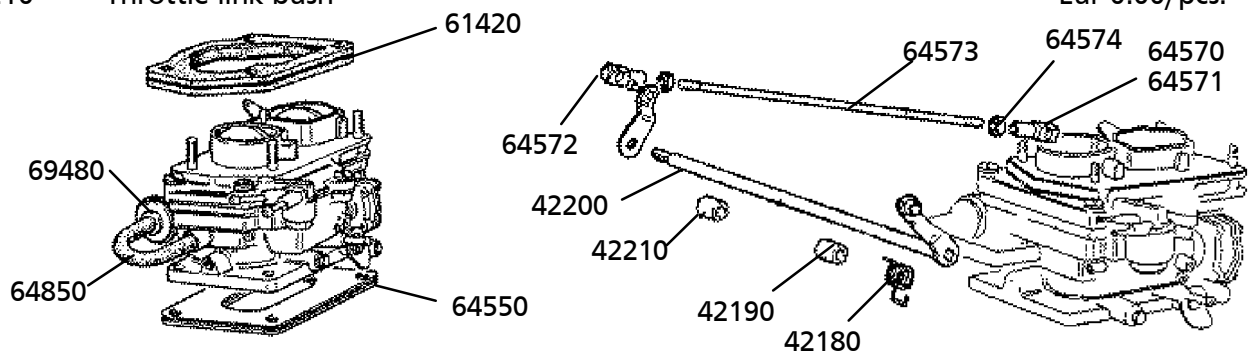

Carburettor, injection & airfilter

| | | |
|-------|---|----------------|
| 30190 | Air filter element, 1300 | Eur 11.04/pcs. |
| 30200 | Air filter element, 1500 | Eur 11.04/pcs. |
| 30220 | Air filter pan, 1500 | Eur 0.00/pcs. |
| 42030 | Carburettor blower Thermostatic switch. | Eur 68.06/pcs. |
| 42180 | Throttle link rod, spring | Eur 0.00/pcs. |
| 42190 | Carburettor cross rod bush | Eur 0.00/pcs. |
| 42200 | Throttle link rod on camshaft cover | Eur 0.00/pcs. |
| 42201 | Throttle link joint with hollow joint | Eur 0.00/pcs. |
| 42202 | Throttle link rod nut | Eur 0.00/pcs. |
| 42210 | Throttle link bush | Eur 0.00/pcs. |