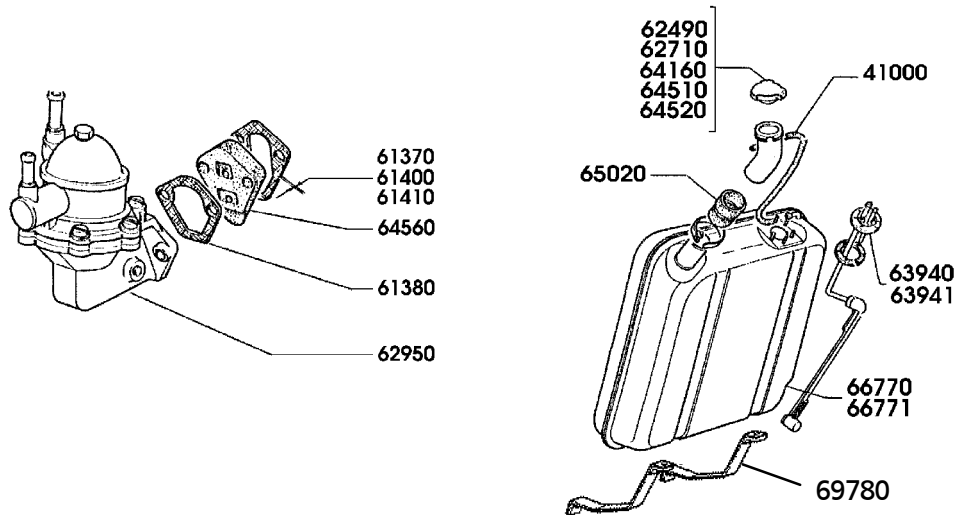

65720	Air filter element, 1500, ie. kat	Eur 25.00/pcs.
66770	Fuel tank, carburattor model	Eur 0.00/pcs.
66771	Fuel tank, CAT	Eur 0.00/pcs.
66820	Coolant hose, automatic choke return	Eur 0.00/pcs.
69780	Tank support	Eur 11.04/pcs.

Carburettor, injection & airfilter

30190	Air filter element, 1300	Eur 11.04/pcs.
30200	Air filter element, 1500	Eur 11.04/pcs.
30220	Air filter pan, 1500	Eur 0.00/pcs.
42030	Carburettor blower Thermostatic switch.	Eur 68.06/pcs.
42180	Throttle link rod, spring	Eur 0.00/pcs.
42190	Carburettor cross rod bush	Eur 0.00/pcs.
42200	Throttle link rod on camshaft cover	Eur 0.00/pcs.
42201	Throttle link joint with hollow joint	Eur 0.00/pcs.
42202	Throttle link rod nut	Eur 0.00/pcs.
42210	Throttle link bush	Eur 0.00/pcs.

42220	Weber 34DATR automatic choke incl. membrane, 1500	Eur 0.00/pcs.
42750	Feeding tube for carburettor blower, 1500 ie./kat	Eur 17.01/pcs.
43070	Carburettor blower motor	Eur 0.00/pcs.
43080	Carburettor blower fan	Eur 40.97/pcs.
43090	Carburettor blower housing, 1500	Eur 24.31/pcs.
44050	Hose between. Inj. And controlevalve, cat	Eur 19.38/pcs.
44060	Return spring for throttle, cat	Eur 5.49/pcs.
61420	Carburettor rubber gasket 1300	Eur 11.04/pcs.
61440	Carburettor gasket/heat shield	Eur 15.62/pcs.
61470	Throttle cable, 1300	Eur 22.92/pcs.

Fa. Niels Laursen

<http://laursen-online.dk>
Email: info@laursen-online.dk
Fax.: +1 30 9276 6368

All prices are excl. VAT and valid as pr. March 1. 2010