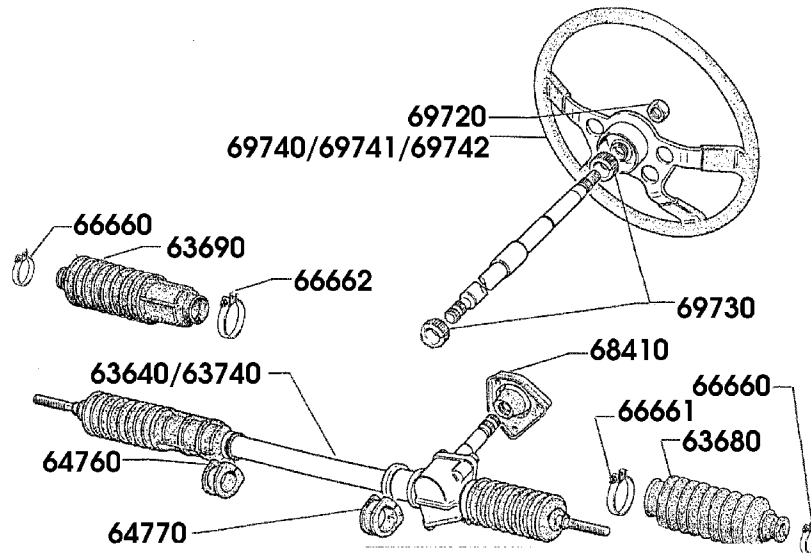

64480	Hub for sports steering wheel	Eur 82.64/pcs.
69720	Steeringwheel nut	Eur 2.01/pcs.
69740	Bertone leather steering wheel, 4 spoked, 1500 VS, red	Eur 0.00/pcs.
69741	Bertone leather steering wheel, 4 spoked, 1500 VS, black	Eur 0.00/pcs.
69742	Steering wheel	Eur 0.00/pcs.
80041	ABARTH 2-spoke leather steeringwheel, black	Eur 284.72/pcs.

Gearlever knob

41120	Gear lever knob, genuine, 1500 ('Fiat')	Eur 0.00/pcs.
69710	Gear lever knob leather with 'b' motif	Eur 0.00/pcs.

Transmission

42890	Transmission housing, in 2 halves, 5-speed	Eur 0.00/kit
44250	Gearlever box	Eur 6.88/pcs.
62820	Transmission, 5-speed	Eur 1972.22/pcs.
62821	Transmission 5 speed, recon	Eur 1597.22/pcs.
62822	Transmission 4 speed	Eur 1312.50/pcs.
67050	Transmission bush, 4-speed	Eur 5.21/pcs.
68040	Non flexibel linkage for gear change lever, 1500	Eur 0.00/pcs.

Gear & shafts

41560	Synchronizer spring	Eur 0.00/pcs.
41570	Synchronizer lock spring	Eur 6.88/pcs.
44140	Driven gear, 5th gear, input shaft	Eur 48.61/pcs.
44290	Differential ringgear Z=61	Eur 10.42/pcs.
44300	Finaldrive kit 10/53, X1/9 5-speed	Eur 554.17/pcs.

Fa. Niels Laursen

<http://laursen-online.dk>
Email: info@laursen-online.dk
Fax.: +1 30 9276 6368

All prices are excl. VAT and valid as pr. March 1. 2010