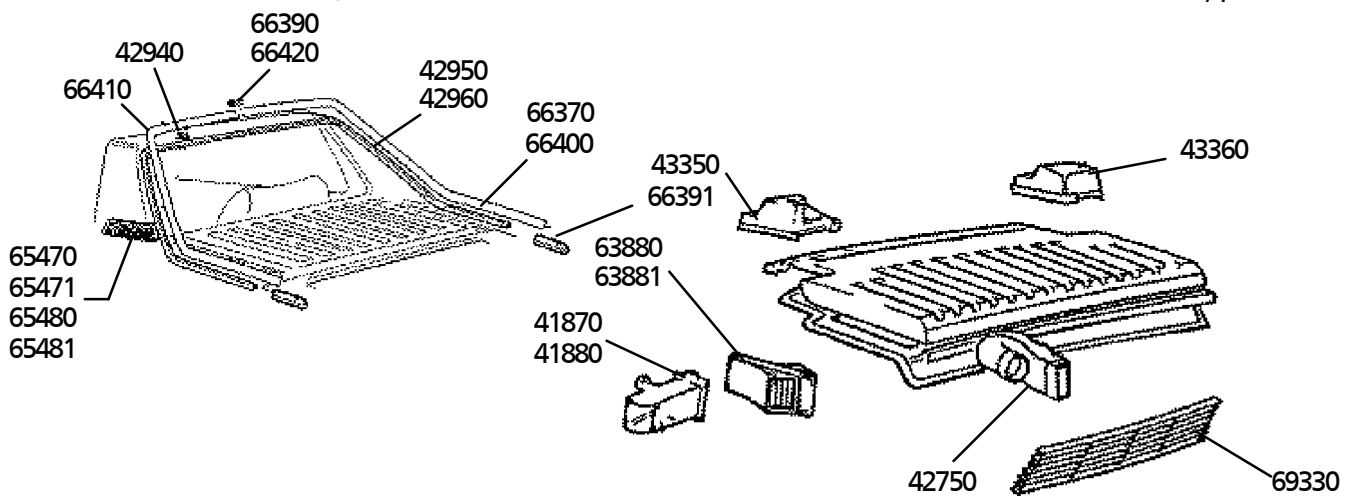

41870	Rear air channel, right	Eur 103.47/pcs.
41880	Rear air channel, left	Eur 103.47/pcs.
42150	Front pillar chrome strip, right	Eur 0.00/pcs.
42160	Front pillar chrome strip, left	Eur 34.03/pcs.
42950	Rear window / rollbar, moulding plastic retainer, right	Eur 13.54/pcs.
42960	Rear window / rollbar, moulding plastic retainer, left	Eur 13.54/pcs.
43350	Engine lid box petrol filler surround, left, 1500	Eur 0.00/pcs.
43360	Engine lid box, right, 1500	Eur 0.00/pcs.
43410	Front pillar black strip, right	Eur 34.03/pcs.
43420	Front pillar black strip, left	Eur 34.03/pcs.
61900	Blanking grille for side repeater light	Eur 0.00/pcs.
61910	Blanking grille below headlamp, 1300	Eur 8.96/pcs.
62520	Radiator Grille, 1500	Eur 131.94/pcs.
63750	Blanking grille rear	Eur 0.00/pcs.
63880	Rear air intake, right	Eur 0.00/pcs.
63881	Rear air intake, left	Eur 33.68/pcs.

65470	Roll bar grille with BERTONE motif, 82 ->, right	Eur 0.00/pcs.
65471	Pillar grille, right 1500 '82 ->	Eur 0.00/pcs.
65480	Roll bar grille with BERTONE motif, 82 ->, left	Eur 0.00/pcs.
65481	Pillar grille, left 1500 '82 ->	Eur 0.00/pcs.
65482	Roll bar grilles with BERTONE motif, 82 ->, right + left	Eur 0.00/kit
65490	Bertone motif for roll bar grille, 82 ->, left	Eur 0.00/pcs.
65500	Engine gasket kit, incl. cylinderhead gasket, 1500 ->10/85	Eur 0.00/pcs.
66370	Rear window / rollbar, chrome moulding, right	Eur 48.61/pcs.
66380	Rear window / rollbar, chrome moulding, left	Eur 0.00/pcs.
66390	Windscreen chrome moulding connection piece	Eur 0.00/pcs.
66391	Rear window / rollbar, moulding plastic end cap	Eur 0.00/pcs.
66400	Black chrome moulding for rollbar right	Eur 0.00/pcs.
66410	Black chrome moulding for rollbar left	Eur 0.00/pcs.
66420	Connection clip for windscreen black chrome moulding	Eur 6.60/pcs.
66450	Front repeater plastic frame, right, 1500	Eur 0.00/pcs.
66460	Front repeater plastic frame, left, 1500	Eur 0.00/pcs.
68170	Radiator grille, 1300	Eur 0.00/pcs.
68680	Door fender, right, 1500	Eur 0.00/pcs.
68681	Door fender, left, 1500	Eur 0.00/pcs.
68690	Front wing fender, right, 1500	Eur 34.03/pcs.
68691	Front wing fender, left, 1500	Eur 26.39/pcs.
68700	Fender clips, 1500	Eur 0.00/pcs.
69300	Engine lid grille, right, 1300	Eur 117.36/pcs.

Fa. Niels Laursen

http://laursen-online.dk
Email: info@laursen-online.dk
Fax.: +1 30 9276 6368

All prices are excl. VAT and valid as pr. March 1. 2010