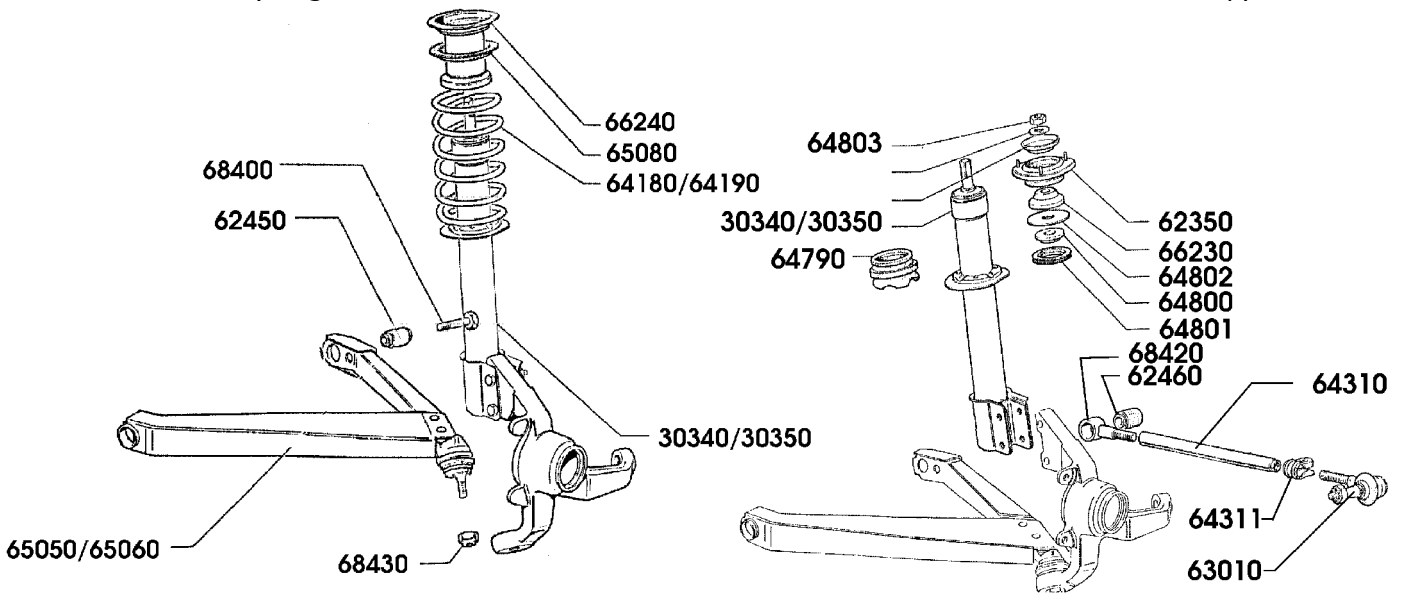

64781	Nut for front radius arm	Eur 0.00/pcs.
64782	Cup for front radius arm	Eur 0.00/pcs.
64783	Spacer for front radius arm	Eur 0.00/pcs.
64801	Rubber ring, shock absorber	Eur 0.00/pcs.
64802	Washer for rubber ring	Eur 0.00/pcs.

Suspension, Rear

24102	Control arm balljoint, rear right	Eur 212.50/pcs.
24103	Control arm balljoint, rear left	Eur 212.50/pcs.
24308	Shock absorber, rear, 1500 US	Eur 0.00/pcs.
30340	Shock absorber, rear, 1300	Eur 0.00/pcs.
30350	Shock absorber, rear, 1500	Eur 165.97/pcs.
40230	KONI (red) shock absorber rear 1300	Eur 0.00/pcs.
40240	KONI (red) shock absorber rear 1500	Eur 0.00/pcs.
40241	KONI (yellow) shock absorber rear 1500	Eur 0.00/pcs.
41580	Nut for rear radius arm ball joint	Eur 0.00/pcs.
41760	Bolt for rear wishbone	Eur 6.18/pcs.
43450	Shock absorbercup 1300 rear	Eur 0.00/pcs.
62450	Silencer bush for rear control arm	Eur 17.36/pcs.
62460	Silencer bush for rear trackrod	Eur 0.00/pcs.
63010	Ball joint for rear trackrod at track control arm	Eur 0.00/pcs.
64180	Road spring, ø13 rear	Eur 0.00/pcs.

64310	Track rod adjusting sleeve	Eur 0.00/pcs.
64311	Clamp for trackrod rear	Eur 0.00/pcs.
65050	Control arm rear right, 1500	Eur 381.25/pcs.
65051	Control arm rear right, 1300	Eur 0.00/pcs.
65060	Control arm rear left, 1500	Eur 354.17/pcs.
65061	Control arm rear left, 1300	Eur 0.00/pcs.
68400	Bolt with nut for silencer bush for rear control arm	Eur 6.88/kit
68420	Joint for rear trackrod at control arm	Eur 0.00/pcs.
68430	Nut for rear track control arm ball joint	Eur 0.00/pcs.