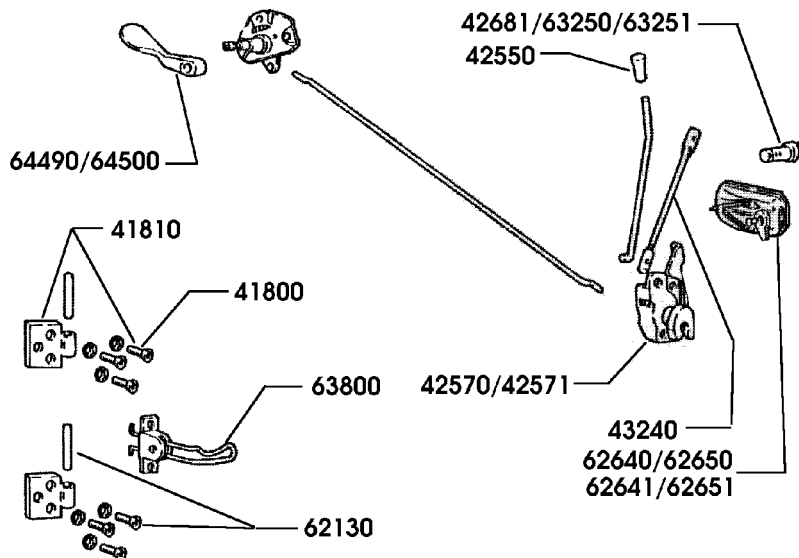

64000	Cable for rear. luggage compartment	Eur 18.06/pcs.
64001	Cable for rear. luggage compartment incl. hose	Eur 16.60/pcs.
64010	Cable for front luggage compartment, 1500	Eur 0.00/pcs.
64011	Cable for front luggage compartment, 1300	Eur 16.60/pcs.
64012	Cable for front luggage compartment incl. hose 1500	Eur 0.00/pcs.
64470	Inner door handle with frame, black 1500	Eur 0.00/pcs.
64471	Inner door handle with frame, brown, 1500	Eur 18.06/pcs.
64479	Inner door handle black 1500	Eur 12.43/pcs.
64490	Inner door handle, chromed alloy, 1300, right	Eur 0.00/pcs.
64500	Inner door handle, chromed alu., 1300 left	Eur 0.00/pcs.

65680	Glove compartement lock cylinder, 1500	Eur 52.08/pcs.
65681	Glove compartement lock, 1300	Eur 63.89/pcs.
66160	Hinge for rear. luggage compartment	Eur 17.99/pcs.
66260	Emergency cable for rear. luggage compartment	Eur 8.96/pcs.
66340	Frame for inner door handle, brown, 1500	Eur 0.00/pcs.
66350	Frame for inner door handle, black, 1500	Eur 0.00/pcs.
66570	Lock cylinder for luggage compartment & engine boot, chrome	Eur 0.00/pcs.
66571	Lock cylinder for luggage compartment & engine boot, black	Eur 0.00/pcs.
66580	Hinge for front luggage compartment, right	Eur 47.92/pcs.
66590	Hinge for front luggage compartment, left	Eur 47.92/pcs.
69530	Hinge for engineboot, 1500	Eur 20.76/pcs.

Switches & relays

26415	Fuse box, 1500 →6/84	Eur 62.50/pcs.
30470	Brake light switch	Eur 6.94/pcs.
41280	Earth strap at transmission	Eur 8.96/pcs.
42010	Switch, neutral 1500	Eur 13.82/pcs.
42070	Horns, 2 pieces with relay	Eur 0.00/kit
42580	Switch, 2 positions neutral, 1500	Eur 0.00/pcs.
43500	Lheadlightswitch, 1300	Eur 40.21/pcs.
43640	Oilpressure gauge for Lancia Engines	Eur 10.07/pcs.
43650	Rheostat dash light '84 →	Eur 31.25/pcs.
43760	Optical fibre cable for switch lighting	Eur 34.03/pcs.
43770	Electrical switch for heated rearwindow '84 →	Eur 19.38/pcs.
43780	Optical fibre cable socket for switch lighting	Eur 30.90/pcs.
62220	Reversing light switch, 1300	Eur 17.29/pcs.
62230	Reversing light switch, 1500	Eur 17.29/pcs.

Fa. Niels Laursen

http://laursen-online.dk
Email: info@laursen-online.dk
Fax.: +1 30 9276 6368

All prices are excl. VAT and valid as pr. March 1. 2010