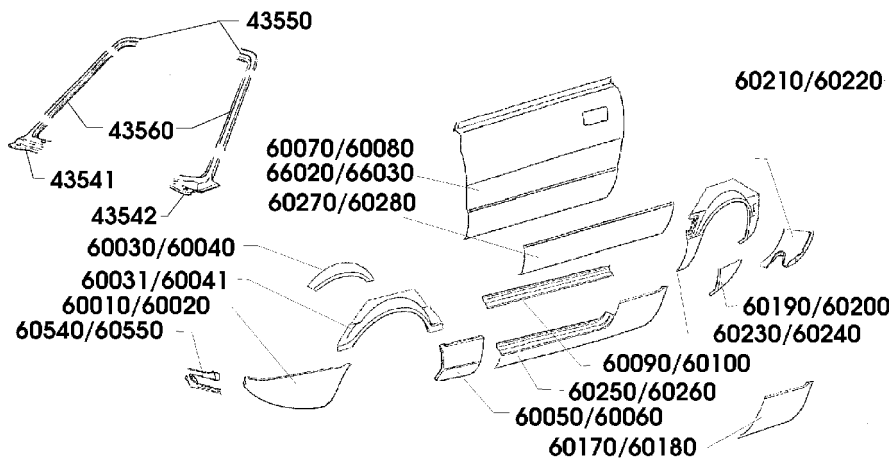

19260	Repair rear valance below license plate	Eur 0.00/pcs.
19281	Repair front part of front inner wing to suspension dome, right	Eur 0.00/pcs.
19282	Repair front part of front inner wing to suspension dome, left	Eur 0.00/pcs.
19321	Repair rear part of front inner wing with suspension dome, right	Eur 0.00/pcs.
19322	Repair rear part of front inner wing with suspension dome, left	Eur 0.00/pcs.
43541	Repair corner for windscreenframe, right	Eur 60.42/pcs.
43542	Repair corner for windscreenframe, left	Eur60.42/pcs.
43543	Repair corner for lower windscreenframe, right	Eur 88.51/pcs.
43544	Repair corner for lower windscreenframe, left	Eur 88.51/pcs.
43550	Repair topcorner of windscreenframe, right + left	Eur 0.00/pcs.
43560	Repair windscreenframe right + left	Eur 0.00/pcs.
43570	Repair topcorner of windscreenframe	Eur 0.00/pcs.
43620	Tightening pulley at side window	Eur 3.47/pcs.
60010	Repair lower front section of rear wing right	Eur 137.50/pcs.
60020	Repair lower front section of rear wing left	Eur 137.50/pcs.
60031	Repair wheel arch, front, short (above recess), right	Eur 0.00/pcs.
60040	Repair wheel arch, front, full, left	Eur 0.00/pcs.
60041	Repair wheel arch, front, short (above recess), left	Eur 34.03/pcs.
60050	Repair rear section of front wing, right	Eur 57.64/pcs.
60060	Repair rear section of front wing, left	Eur 57.64/pcs.
60090	Repair under door, right	Eur 60.42/pcs.
60100	Repair under door, left	Eur 60.42/pcs.

60120	Front of door, left	Eur 0.00/pcs.
60170	Repair front section of rear wing right	Eur 74.93/pcs.
60180	Repair front section of rear wing left	Eur 74.93/pcs.

Fa. Niels Laursen

http://laursen-online.dk
Email: info@laursen-online.dk
Fax.: +1 30 9276 6368

All prices are excl. VAT and valid as pr. March 1. 2010