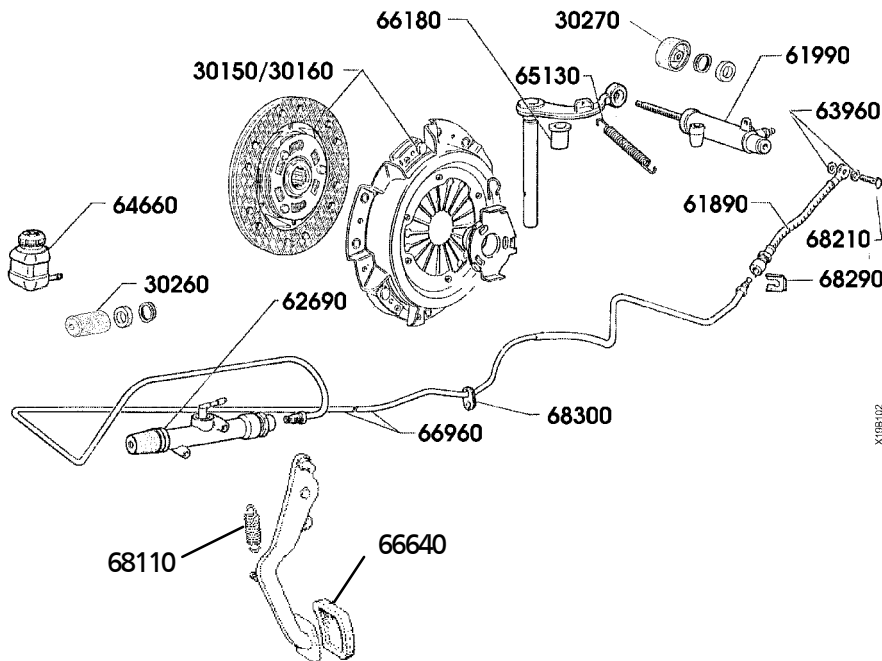

Clutch

| | | |
|-------|--|-----------------|
| 23100 | Clutch disc, 1300 | Eur 31.94/pcs. |
| 23101 | Clutch disc, 1300 | Eur 45.83/pcs. |
| 23103 | Clutch disc, 1500 | Eur 38.89/pcs. |
| 23104 | Clutch automat, 1500 | Eur 45.83/pcs. |
| 23106 | Sports Clutch automat, 1300 | Eur 134.72/pcs. |
| 23109 | Sports Clutch disc, 1300 | Eur 143.06/pcs. |
| 23110 | Sports Clutch automat, 1500 | Eur 143.06/pcs. |
| 23112 | Sports Clutch disc, 1500 | Eur 155.56/pcs. |
| 30150 | Clutch assembly kit, 1300 | Eur 86.11/pcs. |
| 30151 | Clutch automat, 1300 | Eur 0.00/pcs. |
| 30160 | Clutch assembly kit, 1500 | Eur 110.42/kit |
| 30460 | Throw out bearing | Eur 18.06/pcs. |
| 30461 | Throw out bearing, lock | Eur 0.49/pcs. |
| 42900 | Fly wheel, 1500 | Eur 68.06/pcs. |
| 42901 | Fly wheel, 1300 | Eur 68.06/pcs. |
| 42910 | Half cylindrical shim for clutch shaft | Eur 0.00/pcs. |