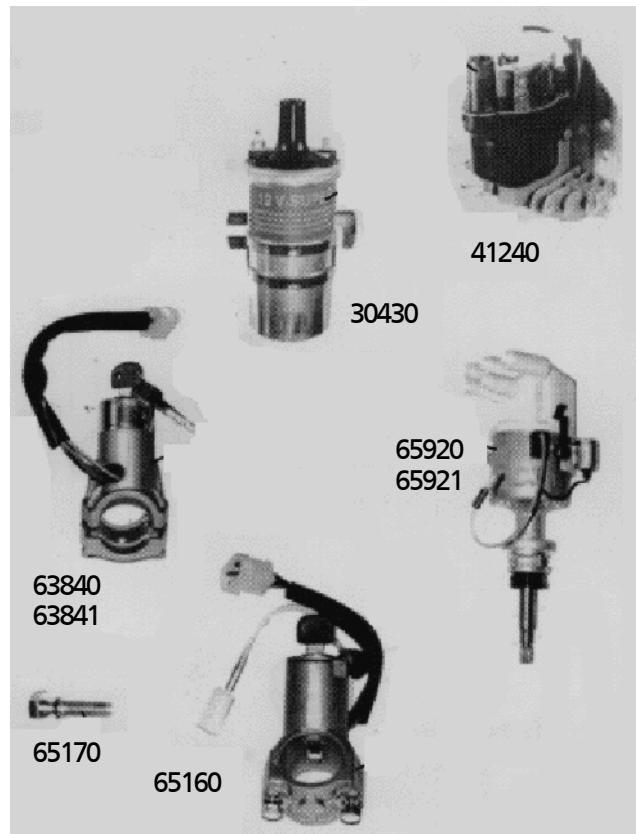

30400	Contact kit	Eur 6.18/kit
30401	Contact kit (distributor art.nr. 65920)	Eur 24.31/kit
30410	Distributor cap, '76 ->	Eur 20.76/pcs.
30411	Distributor cap, 1500 ie/kat	Eur 27.01/pcs.
30412	Distributor cap (distributor art.nr. 65920)	Eur 23.61/pcs.
30413	Distributor cap, for Ritmo/Strada engine	Eur 27.71/pcs.
30420	Rotor, '76 ->	Eur 6.94/pcs.
30421	Rotor, 1500 ie./kat	Eur 6.94/pcs.
30422	Rotor (distributor art.nr. 65920)	Eur 8.96/pcs.
30423	Rotor, Ducellier distributor, in block	Eur 9.72/pcs.

Fa. Niels Laursen

<http://laursen-online.dk>
Email: info@laursen-online.dk
Fax.: +1 30 9276 6368

All prices are excl. VAT and valid as pr. March 1. 2010