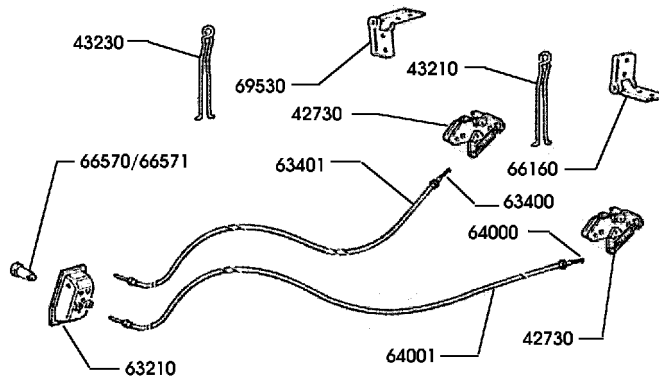

69631 Rear window rubber seal guide Eur 0.00/pcs.

Locks

27030	Strikerplate, at sill, left	Eur 6.94/pcs.
27031	Strikerplate, at sill, right	Eur 6.94/pcs.
27032	Distance plate for strikerplate, at door sill	Eur 2.78/pcs.
27033	Bolt for door sill	Eur 1.39/pcs.
27034	Bolt for door strike plate	Eur 1.39/pcs.
27156	Door lock cylinderkit, 2 cylinders incl. Key	Eur 89.58/kit
27487	Front luggage compartement hinge bearing, right	Eur 6.94/pcs.
27488	Front luggage compartement hinge bearing, left	Eur 6.94/pcs.
27491	Front luggage compartement hinges kit	Eur 29.17/kit
41800	Door hinge bolt	Eur 0.00/pcs.
41810	Door hinge incl. screws	Eur 38.89/pcs.
41811	Door hinge in sill	Eur 0.00/pcs.
42550	Lock knop	Eur 3.12/pcs.
42570	Lock mechanism, right	Eur 54.86/pcs.
42571	Lock mechanism, left	Eur 54.86/pcs.
42680	Lock cylinderkit 4 cylinders incl. key black, 1500	Eur 297.92/kit
42681	Door lock cylinders incl. key, (right + left)	Eur 0.00/pair
42720	Lock mechanism for front luggage compartment, 1500	Eur 63.89/pcs.
42730	Lock mechanism rear luggage compartment, (front 1300)	Eur 24.31/pcs.

42740	Rear luggage compartment stay plastic bushing	Eur 5.21/pcs.
43220	Retainer plate f. door handle rear	Eur 6.88/pcs.
43230	Stay for engine lid, 1300	Eur 13.82/pcs.
43240	Door lock connection rod	Eur 6.88/pcs.
43380	Guide at boot lid sprunge stay	Eur 5.49/pcs.
61150	Striker plate, right	Eur 10.07/pcs.
61160	Striker plate, left	Eur 10.07/pcs.
62130	Recon kit for door hinges (12 bolts, and 4 pins)	Eur 13.82/pcs.
62640	Door handle incl. lock cylinder and key, chrom, left	Eur 0.00/pcs.
62641	Door handle incl. lock cylinder and key, black, left	Eur 117.36/pcs.
62650	Door handle incl. lock cylinder and key, chrom, right	Eur 0.00/pcs.
62651	Door handle incl. lock cylinder and key, black, right	Eur 117.36/pcs.
63210	Lock lever assembly for luggage compartment & engine boot, black	Eur 0.00/pcs.
63250	Door lock cylinder incl. Key	Eur 18.06/pcs.
63251	Door lock cylinder incl. key, black	Eur 0.00/pcs.
63400	Cable for engine boot	Eur 9.03/pcs.
63401	Cable for engine boot incl. hose	Eur 16.60/pcs.
63720	Inner door handle, chromed metal, 1300	Eur 16.67/pcs.
63730	Inner door handle, chromed plastic, 1300	Eur 11.11/pcs.
63800	Door check	Eur 10.35/pcs.

Fa. Niels Laursen

<http://laursen-online.dk>
Email: info@laursen-online.dk
Fax.: +1 30 9276 6368

All prices are excl. VAT and valid as pr. March 1. 2010