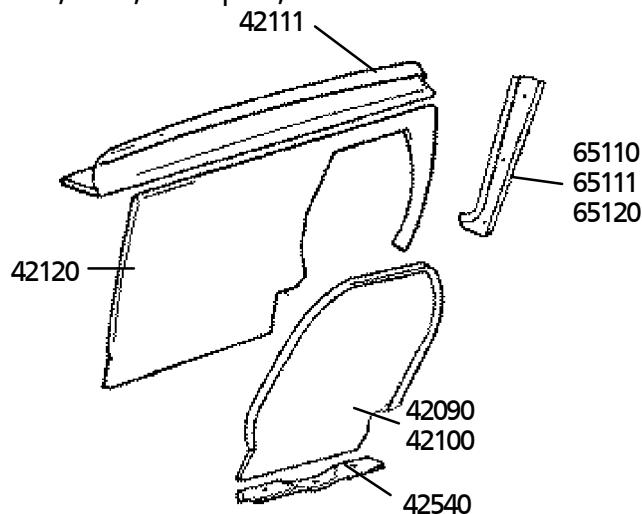

65111	Plastic trim retainer, brown, for B-post, left	Eur 0.00/pcs.
65120	Plastic trim retainer, black, for B-post, right	Eur 8.68/pcs.
65121	Plastic trim retainer ,black, for B-post, left	Eur 0.00/pcs.

66781	Carpet retainer on doorsill, black stamped BERTONE	Eur 63.89/pcs.
66800	Trim for windshield frame and rollbar, smooth black imitation leather	Eur 0.00/pcs.
66900	Handbrake lever boot, genuine rubber, 1500	Eur 0.00/pcs.
69790	Hinge for sun visor, right	Eur 0.00/pcs.
69791	Hinge for sun visor, left	Eur 0.00/pcs.
69800	Sun visor, black, right	Eur 0.00/pcs.
69801	Sun visor, brown, pair	Eur 66.67/pair
69810	Sun visor, black, left	Eur 0.00/pcs.

Boots

42510	Gear lever boot, genuine, black leather, 1500	Eur 0.00/pcs.
42511	Gear lever boot, genuine, red leather, 1500	Eur 47.92/pcs.
42512	Gear lever boot, genuine, brown leather, 1500	Eur 0.00/pcs.
66560	Gear lever boot, genuine, rubber, 1500	Eur 0.00/pcs.
66561	Gear lever boot, genuine, rubber, 1300	Eur 6.94/pcs.

Interior trim

20160	Rear bulkhead trim, smooth black imitation leather, 1500	Eur 206.94/kit
28060	Door trim kit, black leather, 1500	Eur 0.00/pcs.
28061	Door trim kit, black imitation leather, 1500	Eur 0.00/pcs.
28062	Door trim kit, black imitation leather, 1300	Eur 0.00/pcs.
28063	Door trim kit, black leather, 1300	Eur 0.00/pcs.
28064	Door trim kit, black leather, 1500 with courtesy light hole	Eur 0.00/pcs.
28065	Door trim kit, black imitation leather, 1500 with courtesy light hole	Eur 0.00/pcs.
40421	Door trim, smooth black imitation leather, 1500	Eur 0.00/pcs.
42090	Spare wheel cover trim, genuine, camel, 1500	Eur 0.00/pcs.
42100	Spare wheel cover trim, with pocket genuine, black, 1500	Eur 75.69/pcs.
42111	Rear window trim, genuine, black	Eur 34.72/pcs.
42120	Rear bulkhead trim, genuine, came, 1500	Eur 0.00/pcs.
42121	Rear bulkhead trim, genuine, black, 1500	Eur 0.00/pcs.
42130	Door trim, genuine camel, right, 1500	Eur 159.03/pcs.
42131	Door trim, genuine camel, left, 1500	Eur 159.03/pcs.
42140	Door trim, genuine black, right, 1500	Eur 159.03/pcs.

Fa. Niels Laursen

<http://laursen-online.dk>
Email: info@laursen-online.dk
Fax.: +1 30 9276 6368

All prices are excl. VAT and valid as pr. March 1. 2010