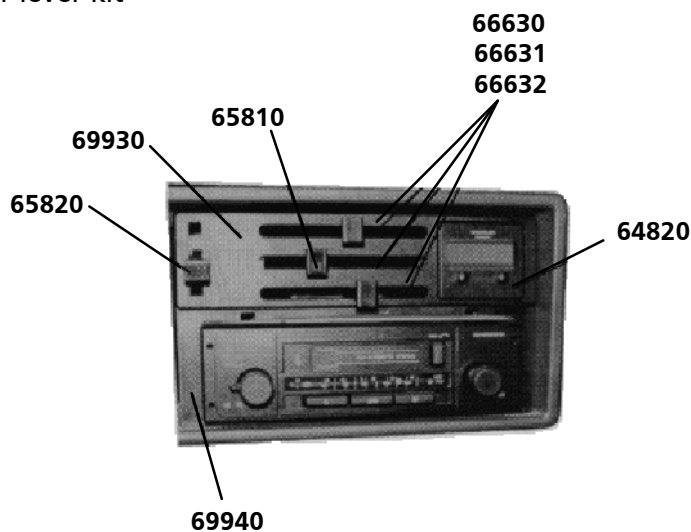

Dashboard

| | | |
|-------|--|-----------------|
| 41330 | Loudspeaker grille in dashboard, 1300 | Eur 0.00/pcs. |
| 41460 | Frame for switches in centre console, 1500 ->'82 | Eur 0.00/pcs. |
| 42560 | Air diffuser in dashboard, middle, 1300 | Eur 34.65/pcs. |
| 42820 | Ventilation unit with switches and levers, 1500 | Eur 48.54/kit |
| 42830 | Air diffuser in dashboard, side, 1500 | Eur 34.03/pcs. |
| 42850 | Ventilation cable 49cm flexible cable | Eur 6.88/pcs. |
| 42851 | Ventilation cable 35cm flexible cable | Eur 6.88/pcs. |
| 42852 | Ventilation cable 30cm flexible cable | Eur 6.88/pcs. |
| 42870 | Air diffuser in dashboard, middle, 1500 | Eur 54.86/pcs. |
| 43000 | Glove compartment interior, black, 1500 | Eur 0.00/pcs. |
| 43010 | Glove compartment interior, brown, 1500 | Eur 0.00/pcs. |
| 43480 | Channel for windshield air diffuser in dashboard | Eur 18.68/pcs. |
| 43490 | Windshield air diffuser in dashboard, i top | Eur 20.76/pcs. |
| 64820 | Digital clock, 1500 | Eur 179.86/pcs. |
| 65070 | Interior of glove compartment lid, black, 1500 | Eur 0.00/pcs. |
| 65800 | Ashtray, black 1500 | Eur 37.43/pcs. |
| 65801 | Ashtray, brown 1500 | Eur 37.43/pcs. |
| 65810 | Handle for heat and ventilation lever, 1500 | Eur 0.00/pcs. |
| 65820 | Handle for heating fan switch, 1500 | Eur 2.08/pcs. |
| 66630 | Heat regulating lever, upper, 1500 | Eur 0.00/pcs. |
| 66631 | Heat regulating lever, middle, 1500 | Eur 0.00/pcs. |
| 66632 | Heat regulating lever, lower, 1500 | Eur 0.00/pcs. |
| 66633 | Heat regulator lever kit | Eur 0.00/kit |