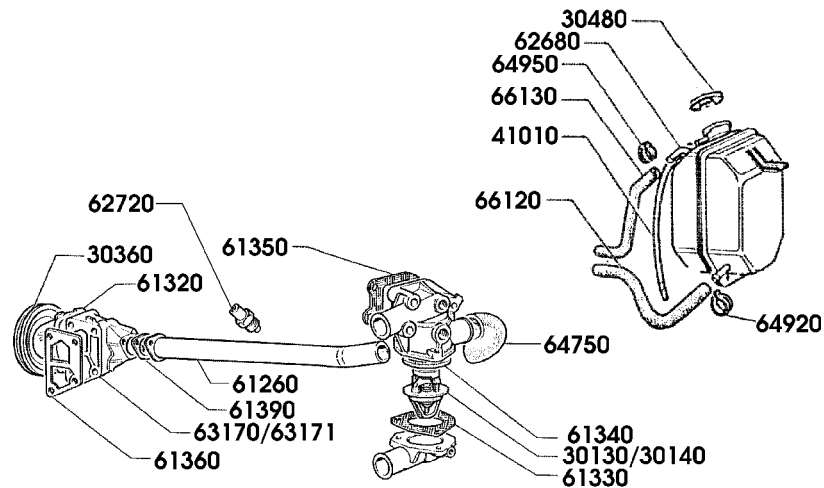

64940	Hose clips 25 - 40mm	Eur 1.04/pcs.
64950	Hose clips 12 - 20mm	Eur 1.35/pcs.
66830	Coolant hose, automatic choke inlet	Eur 13.12/pcs.
67230	Radiator fan thermostat	Eur 19.38/pcs.
67231	Radiator thermostat, 1. 88°-83°, 2. 92°-87°	Eur 0.00/pcs.
68720	Radiator fan cowl	Eur 0.00/pcs.

Gaskets

21960	Pump gaskets	Eur 9.72/kit
61320	Pump gasket	Eur 0.00/pcs.
61330	Thermostatcover gasket	Eur 1.60/pcs.
61340	Thermostat rubber gasket	Eur 2.71/pcs.
61350	Thermostat housing gasket	Eur 1.60/pcs.
61360	Pump housing gasket	Eur 1.60/pcs.
61390	Pipe gasket	Eur 1.60/pcs.
63200	Heating unit valve gasket	Eur 2.01/pcs.
64600	Expansion tank cap gasket, art. nr. 61760	Eur 1.74/pcs.
64620	Expansion tank cap gasket, 1500	Eur 1.74/pcs.
64630	Expansion tank cap gasket, 1300	Eur 1.94/pcs.
64640	Expansion tank cap gasket, 1500	Eur 1.04/pcs.

Fa. Niels Laursen

<http://laursen-online.dk>
Email: info@laursen-online.dk
Fax.: +1 30 9276 6368

All prices are excl. VAT and valid as pr. March 1. 2010