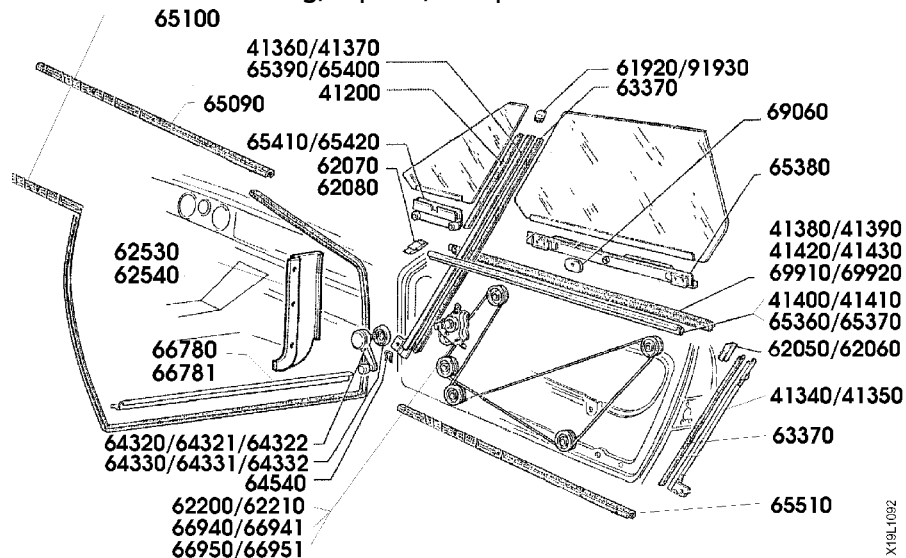

43370	Door drop glass guide for wireless powerwindow	Eur 0.00/pcs.
44880	Windscreen chrome moulding, black right	Eur 0.00/pcs.
44890	Windscreen chrome moulding, black left	Eur 0.00/pcs.
45190	Connection clip for windscreen chrome moulding	Eur 0.00/pcs.
45200	Windscreen chrome moulding, 4 parts, complete	Eur 72.78/kit

45210	Windscreen chrome moulding, 4 parts, complete	Eur 0.00/kit
62050	Boot for door drop glass, rear right	Eur 10.42/pcs.
62060	Boot for door drop glass, rear left	Eur 10.42/pcs.
62070	Boot for door drop glass, front right	Eur 10.42/pcs.
62080	Boot for door drop glass, front left	Eur 10.42/pcs.
62160	Windscreen inner frame rubber seal	Eur 27.08/pcs.
65030	Clip for inner door drop glass guide/seal	Eur 2.78/pcs.
65140	Windscreen chrome moulding, 4 parts, complete	Eur 0.00/kit
65320	Chrome moulding endcap, rear, right	Eur 6.67/pcs.
65330	Chrome moulding endcap, rear, left	Eur 6.67/pcs.
65340	Chrome moulding endcap, front, right	Eur 6.88/pcs.
65350	Chrome moulding endcap, front, left	Eur 6.88/pcs.
65360	Door drop glass inner seal and chrome cover, right	Eur 0.00/pcs.
65370	Door drop glass inner seal and chrome cover, left	Eur 0.00/pcs.
65380	Door drop glass guide for windows with wire mechanism	Eur 0.00/pcs.
65390	Window channel, front chrom, right	Eur 0.00/pcs.
65400	Window channel, front chrom, left	Eur 0.00/pcs.
65410	Door drop glass guide for quater light window, right	Eur 27.08/pcs.
65420	Quater light window guide	Eur 29.17/pcs.
69030	Rubber seal for blanking plate for quater light window, 1500	Eur 0.00/pcs.
69040	Blanking plate for quater light window, 1500 right	Eur 4.86/pcs.
69050	Blanking plate for quater light window, 1500 left	Eur 4.86/pcs.
69910	Outer door drop glass cover, chrom, right	Eur 82.64/pcs.
69920	Outer door drop glass cover, chrom, left	Eur 82.64/pcs.

Mirrors

27123	Rear mirror, Chrome 1300	Eur 0.00/pcs.
44180	Rear mirror, (Vitaloni early 1500)	Eur 0.00/pcs.
64050	Quater light mirror, right	Eur 138.19/pcs.
64060	Quater light mirror, left	Eur 138.19/pcs.
66930	Rear view mirror, black	Eur 0.00/pcs.
68070	Rubber boot for quater light window mirror, left	Eur 0.00/pcs.

Fa. Niels Laursen

<http://laursen-online.dk>
Email: info@laursen-online.dk
Fax.: +1 30 9276 6368

All prices are excl. VAT and valid as pr. March 1. 2010