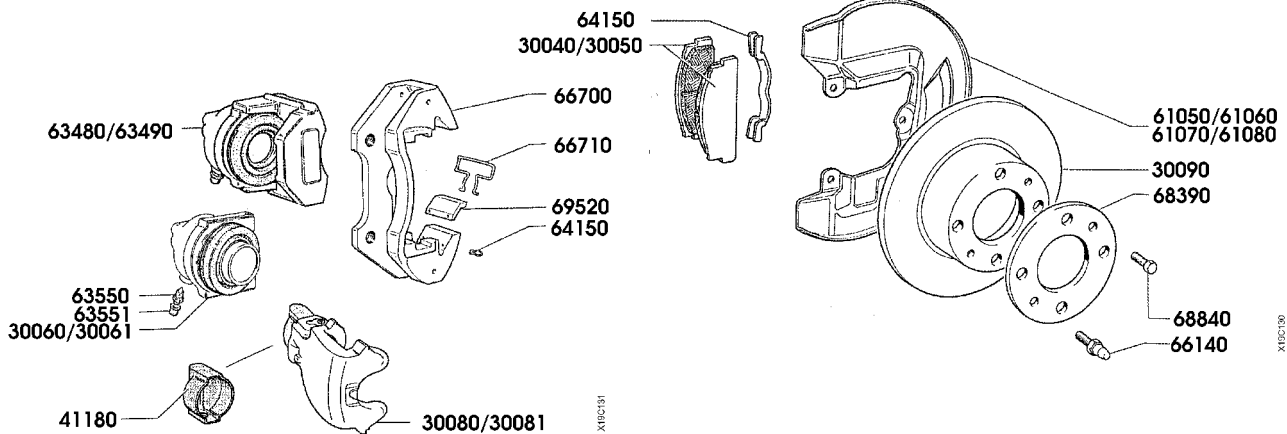

Brakes, front

30040	Brake pads, front	Eur 16.67/kit
30041	Racing brake pads, front	Eur 58.33/kit
30042	Brake pads, Ferodo, front	Eur 77.78/kit
30060	Brake caliper, front, 1300, left	Eur 109.72/pcs.
30061	Brake caliper, front, 1300, right	Eur 109.72/pcs.
30062	Brake caliper, front, 1300, right, overhauled	Eur 0.00/pcs.
30063	Brake caliper, front, 1300, left, overhauled	Eur 0.00/pcs.

30290	Overhaul kit for brake caliper, front 1500	Eur 20.76/pcs.
30291	Overhaul kit for brake caliper front 1300, ø48 piston	Eur 24.94/pcs.
41490	Brake disc pads for ventilated discs	Eur 59.65/kit
41500	Conversion kit for ventilated discs, 2 rotor,4 pad,2 caliper	Eur 554.17/kit
41510	Brake pipe with special connection for vent. disc, right	Eur 27.71/pcs.
41520	Brake pipe with special connection for vent. disc, left	Eur 27.71/pcs.
41530	Reinforced flexi hose for ventilated discs	Eur 20.76/pcs.
61050	Protection shield for brake disc, front right	Eur 40.97/pcs.
61060	Protection shield for brake disc, front left	Eur 40.97/pcs.
61070	Protection shield for brake disc, rear right	Eur 0.00/pcs.
61080	Protection shield for brake disc, rear left	Eur 0.00/pcs.
61090	Profile for bonnet/front wing, right	Eur 0.00/pcs.
61180	Brake pipe front, right	Eur 19.38/pcs.
61190	Brake pipe front, left	Eur 17.99/pcs.
62170	Brake flexi hose front, 1300	Eur 11.04/pcs.
62180	Brake flexi hose front, 1500	Eur 11.04/pcs.
62961	Overhaul kit for front brakes, discs & pad	Eur 40.28/pcs.
63480	Brake caliper, front, 1500, right	Eur 82.64/pcs.
63489	Brake caliper, front - swap overhauled, 1500, ve	Eur 0.00/pcs.
63490	Brake caliper, front, 1500, left	Eur 82.64/pcs.
63499	Brake caliper, front - swap overhauled, 1500, hø	Eur 0.00/pcs.
65462	Locking clips for union for brake flexi hose 1500, left	Eur 2.78/pcs.
68461	Locking clips for union for brake flexi hose 1500, right	Eur 2.78/pcs.
68770	Brake caliper for ventilated discs, left	Eur 211.11/pcs.
68771	Brake caliper for ventilated discs, right	Eur 211.11/pcs.
68780	Ventilated brakedisc	Eur 55.56/pcs.
68781	Ventilated brakedisc, penetrated	Eur 212.50/pcs.
75124	Brake pads, front, Girling	Eur 59.72/pcs.
817010825	Overhaul kit for brake caliper, front Girling	Eur 26.32/pcs.

Fa. Niels Laursen

http://laursen-online.dk
Email: info@laursen-online.dk
Fax.: +1 30 9276 6368

All prices are excl. VAT and valid as pr. March 1. 2010