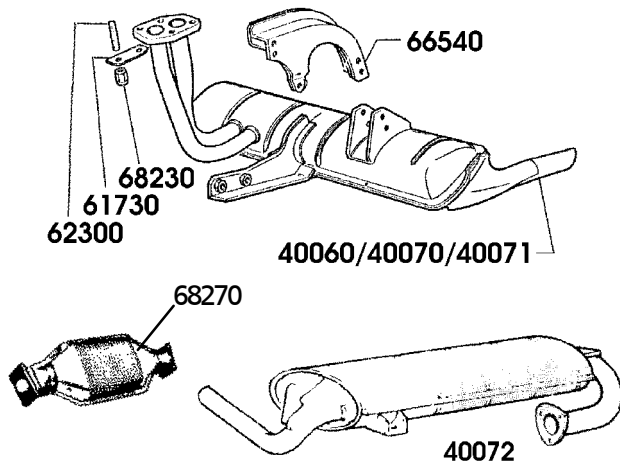

- 44090 Shim for manifold studs
- 44100 Bolt for exhaust bracket
- 61010 Heat protection shield for exhaust manifold
- 61710 Exhaust gasket
- 61730 Locking plate for exhaust pipe
- 62150 Exhaust manifold

- Eur 1.32/pcs.
- Eur 13.82/pcs.
- Eur 27.71/pcs.
- Eur 3.40/pcs.
- Eur 3.40/pair
- Eur 206.94/pcs.