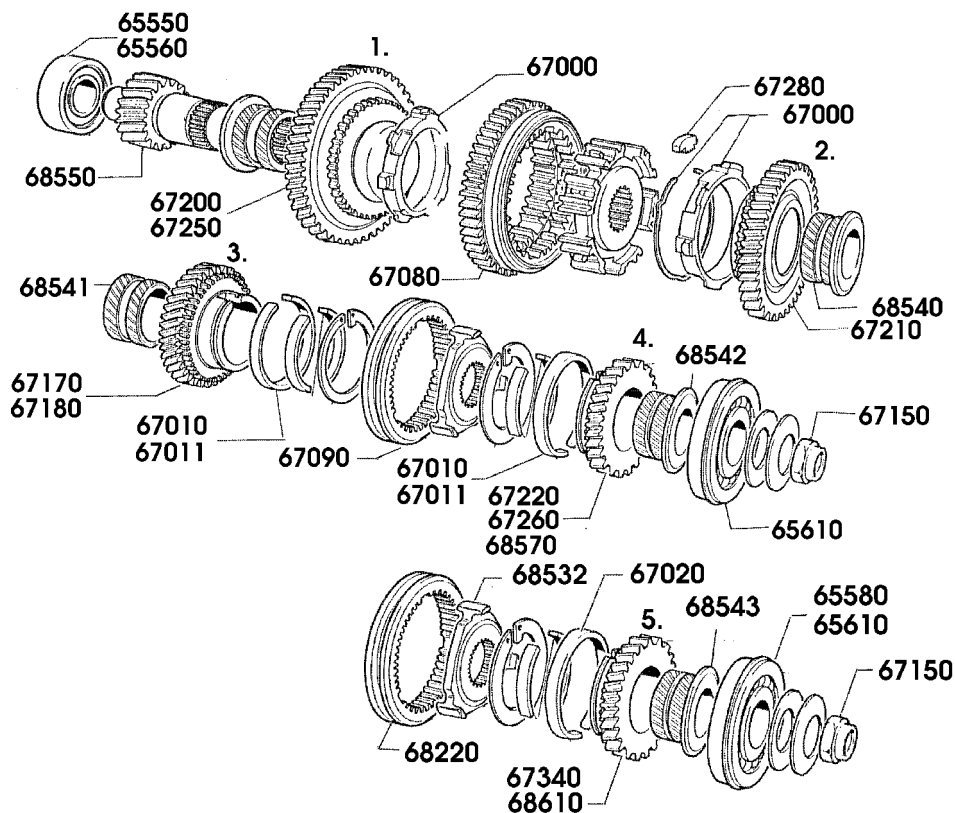

67000	Synchronizer, 1th - & 2nd gear	Eur 48.61/pcs.
67010	Synchronizer, 3rd - & 4th gear, 5-speed	Eur 61.81/pcs.
67011	Synchronizer, 3rd - & 4th gear, ø66mm	Eur 0.00/pcs.
67020	Synchronizer, 5th gear	Eur 41.60/pcs.
67030	Bush for reverse shaft/gear art nr. 67100	Eur 6.60/pcs.
67040	Driven gear, reverse, ø18mm internal	Eur 47.92/pcs.
67060	Pinion shaft, 4-speed	Eur 23.61/pcs.
67070	Pinion shaft, 5-speed	Eur 27.71/pcs.
67080	Sleeve, 1th/2nd gear	Eur 172.92/pcs.
67090	Sleeve, 3./4th gear	Eur 68.06/pcs.
67100	Driven gear, reverse, ø16mm internal	Eur 47.92/pcs.
67110	Selector rod interlock plunger	Eur 2.71/pcs.
67120	Selector rod interlock plunger	Eur 2.43/pcs.
67130	Lock spring 1th/2nd - or 3rd/4th gear	Eur 2.01/pcs.
67140	Lock spring 5th gear/reverse	Eur 2.01/pcs.
67150	Hoved- & indgangsaksel møtrik, 5-speed	Eur 7.57/pcs.
67160	Spring, 4th gear	Eur 3.47/pcs.
67170	Driven gear, 3. gear, Z=57	Eur 172.92/pcs.
67171	Driven gear, 3. gear, Z=32	Eur 133.33/pcs.
67180	Driven gear, 3. gear, Z=47	Eur 131.25/pcs.
67190	Spring, 5th gear	Eur 2.71/pcs.
67200	Driven gear, 1. gear, Z=43	Eur 0.00/pcs.
67210	Driven gear, 2. gear, Z=38	Eur 172.92/pcs.
67220	Driven gear, 4th gear, Z=61	Eur 145.14/pcs.
67250	Driven gear, 1. gear, Z=45	Eur 159.03/pcs.
67260	Driven gear, 4th gear, Z=49	Eur 137.50/pcs.
67270	Driven gear, 5th gear, input shaft, internal toothed	Eur 110.42/pcs.

67280	Synchronizer pad 1th/2nd gear	Eur 1.32/pcs.
67300	Selecting fork, 5th gear	Eur 75.69/pcs.
67301	Selecting fork, 3rd/4th gear	Eur 0.00/pcs.

Fa. Niels Laursen

http://laursen-online.dk
Email: info@laursen-online.dk
Fax.: +1 30 9276 6368

All prices are excl. VAT and valid as pr. March 1. 2010