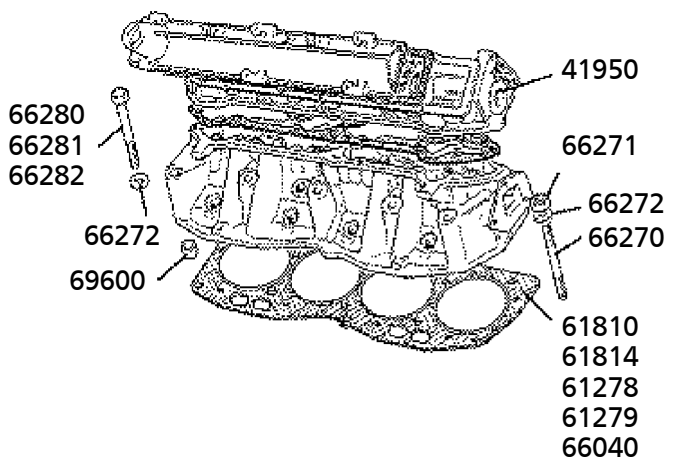

Engineparts

21043	Camshaft Fiat/Lancia, 1500	Eur 0.00/pcs.
21048	Camshaft, 1300	Eur 0.00/pcs.
21094	Cylinderhead bolts M10x1,25 (kit)	Eur 25.00/kit
41660	Blind flange for fuel pump connection (if electric fuel pump is fitted)	Eur 0.00/pcs.
41700	Valvespring, inner	Eur 2.78/pcs.
41710	Valvespring, outer	Eur 4.17/pcs.
41790	Oil filler cap, chromed	Eur 0.00/pcs.
41900	Crankshaft pulley for V-belt	Eur 27.08/pcs.
41910	Timing belt cover, 1300	Eur 31.94/pcs.
41920	Timing belt cover, 1500	Eur 0.00/pcs.
41930	Beltguard for timing belt, 1300	Eur 17.36/pcs.
41940	Beltguard for timing belt, 1500	Eur 17.36/pcs.
42260	Rubbercap for oilpressure- / temperature transmitter	Eur 2.43/pcs.
42270	Dipstick guidepipe extender	Eur 9.38/pcs.
42780	Heatresistant insulation for engine-/boot, 1500 ie/kat	Eur 103.47/pcs.
42920	Oilpressure gauge adapter	Eur 68.06/pcs.
43510	Camshaft, 1500 ie./kat	Eur 270.83/pcs.
44230	Protective cover at flywheel	Eur 40.28/pcs.
61870	Engine mounting, lower 1500 →1/'82	Eur 38.19/pcs.
61871	Engine mounting, lower with exhaust bracket	Eur 72.22/pcs.
61880	Camshaft pulley dowel	Eur 1.74/pcs.
63420	Oil filler cap	Eur 6.94/pcs.
63560	Camshaft, 1300	Eur 201.39/pcs.
63561	Camshaft, 1500	Eur 276.39/pcs.
63970	Side engine mounting	Eur 88.89/pcs.
63980	Engine mounting, torque rod 1300	Eur 26.39/pcs.
63981	Engine mounting, torque rod 1500	Eur 26.39/pcs.

64290	Oilpump → 4/82	Eur 68.06/pcs.
64300	Oilpump 5/82 →	Eur 68.06/pcs.
64840	Crankcase breather hose	Eur 9.72/pcs.

x19a001

Fa. Niels Laursen

http://laursen-online.dk
Email: info@laursen-online.dk
Fax.: +1 30 9276 6368

All prices are excl. VAT and valid as pr. March 1. 2010