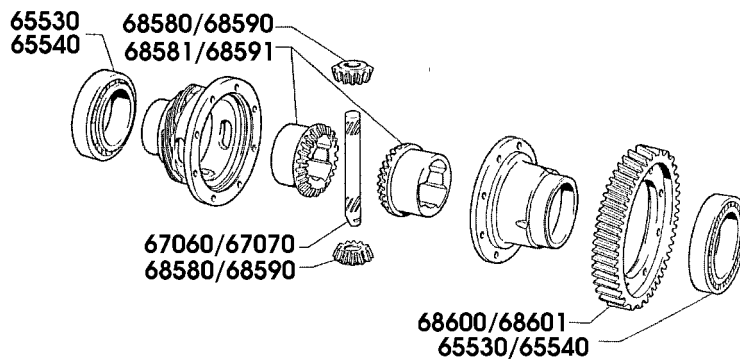

| | | |
|-------|-----------------------------|-----------------|
| 68570 | Driven gear, 4th gear, Z=50 | Eur 179.86/pcs. |
| 68580 | Pinion gear, 5-speed | Eur 27.08/pcs. |
| 68581 | Pinion gear, 5-speed | Eur 0.00/pcs. |
| 68590 | Pinion gear, 4-speed | Eur 0.00/pcs. |
| 68591 | Pinion gear, 4-speed | Eur 0.00/pcs. |
| 68600 | Ring gear, 4-speed | Eur 172.92/pcs. |
| 68601 | Ring gear, 5-speed | Eur 0.00/pcs. |