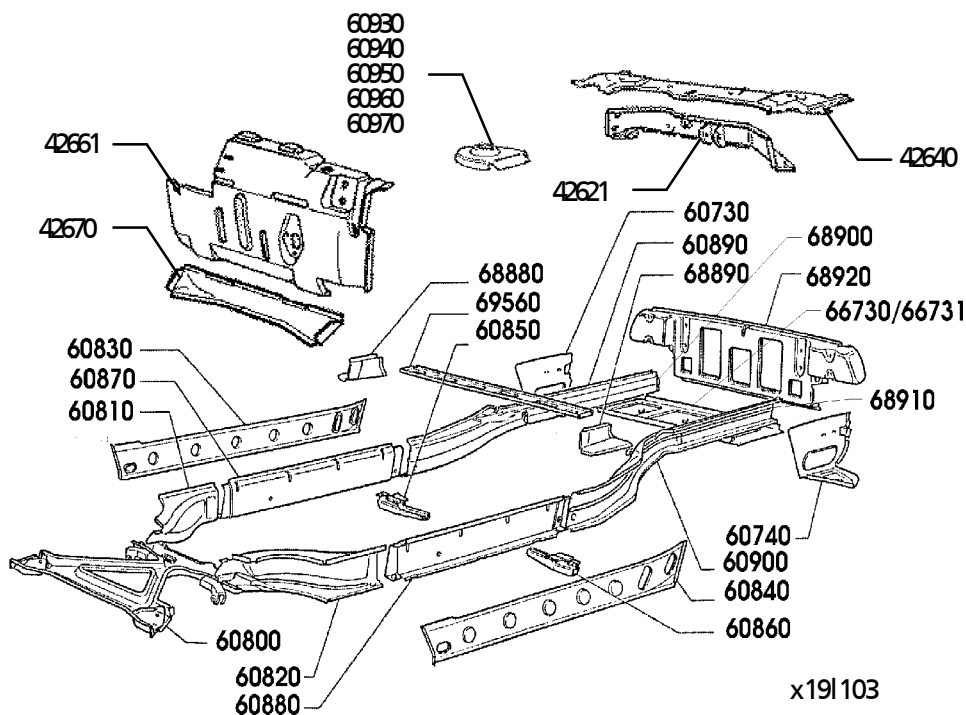

60960	Top for suspension dome, rear, left	Eur 13.89/pcs.
60970	Suspension dome reinforcement, front, right	Eur 96.53/pcs.
60980	Inspection cover surround, right	Eur 34.72/pcs.
60990	Inspection cover surround, left	Eur 0.00/pcs.
61000	Suspension dome reinforcement, front, left	Eur 96.53/pcs.
61030	Mounting for headlampmotor, right	Eur 48.61/pcs.
61040	Mounting for headlampmotor, left	Eur 48.61/pcs.
61100	Profile for bonnet/front wing, left	Eur 29.79/pcs.
61110	Mounting for front wing, right	Eur 27.78/pcs.
61120	Mounting for front wing, left	Eur 13.19/pcs.
61131	Engine lid, inner part, 1300	Eur 103.47/pcs.
62260	Suspension dome reinforcement, rear, right	Eur 152.08/pcs.
62270	Suspension dome reinforcement, rear, left	Eur 34.72/pcs.
66730	Floor panel for rear boot with profiles.	Eur 0.00/pcs.
66910	Indicator cover at frontcorner, right	Eur 6.94/pcs.
66920	Indicator cover at frontcorner, left	Eur 6.94/pcs.
68050	Sidepanel in engine boot upper with ribs, right	Eur 54.86/pcs.
68060	Sidepanel in engine boot upper with ribs, left	Eur 54.86/pcs.
68480	Plate between front inner wing & doorpost, right	Eur 38.19/pcs.
68490	Plate between front inner wing & doorpost, left	Eur 38.19/pcs.
68860	Hingeplate for headlamp pod, right	Eur 6.94/pcs.
68861	Hingeplate for headlamp pod, right/right	Eur 0.00/pcs.
68862	Hingeplate for headlamp pod, right/left	Eur 0.00/pcs.
68870	Hingeplate for headlamp pod, left	Eur 6.94/pcs.
68871	Hingeplate for headlamp pod, left/right	Eur 0.00/pcs.
68872	Hingeplate for headlamp pod, left/left	Eur 0.00/pcs.
68880	Reinforcementcorner behind jack console, right	Eur 0.00/pcs.
68890	Reinforcementcorner behind jack console, left	Eur 13.19/pcs.
68900	Extension rear longitudinal member, rear, right	Eur 15.28/pcs.
68910	Extension rear longitudinal member, rear, left	Eur 0.00/pcs.
68920	Inner rear panel	Eur 0.00/pcs.

Fa. Niels Laursen

<http://laursen-online.dk>
Email: info@laursen-online.dk
Fax.: +1 30 9276 6368

All prices are excl. VAT and valid as pr. March 1. 2010