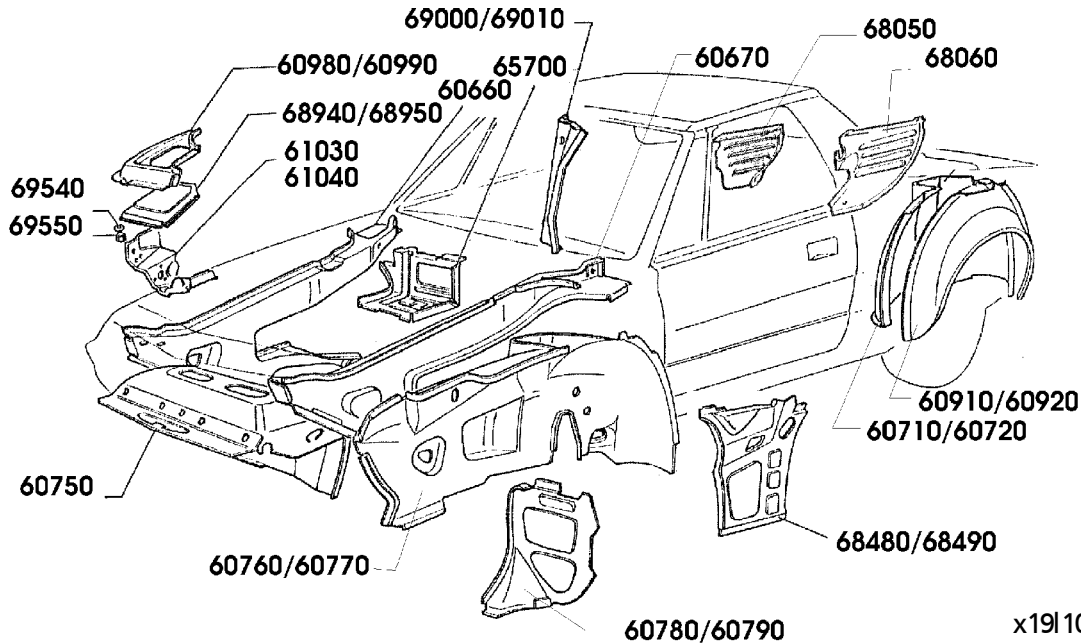

60460	Sidepanel for roll bar inner hidden, left	Eur 40.97/pcs.
60480	Profile for boot lid/Rear wing right	Eur 20.83/pcs.
60490	Profile for boot lid/Rear wing left	Eur 11.81/pcs.
60540	Indicator Reinforcement Plate, front, right	Eur 0.00/pcs.
60550	Indicator Reinforcement Plate, front, left	Eur 33.33/pcs.
60660	Front longitudinal member, right	Eur 415.28/pcs.
60670	Front longitudinal member, left	Eur 415.28/pcs.
60690	Valance between engine boot & rearboot	Eur 0.00/pcs.
60710	Inner wing rear inner,right	Eur 0.00/pcs.

60720	Inner wing rear inner,left	Eur 0.00/pcs.
60730	Inner corner of rear boot, right	Eur 72.22/pcs.
60740	Inner corner of rear boot, left	Eur 100.00/pcs.
60750	Radiator Cover/Inner Nose Cone	Eur 137.50/pcs.
60760	Inner wing front, right	Eur 290.97/pcs.
60770	Inner wing front, left	Eur 290.97/pcs.
60780	Cover in wing towards headlamp bay, right	Eur 68.06/pcs.
60790	Cover in wing towards headlamp bay, left	Eur 68.06/pcs.
60800	Cross member at front	Eur 276.39/pcs.
60810	Inner panel/member, front corner, right	Eur 100.00/pcs.
60820	Inner panel/member, front corner, left	Eur 68.75/pcs.
60830	Inner middle panel doorpanel, right	Eur 96.53/pcs.
60840	Inner middle panel doorpanel, left	Eur 96.53/pcs.
60850	Jack console right	Eur 22.22/pcs.
60860	Jack console left	Eur 22.22/pcs.
60870	Inner panel/member, middle, right	Eur 0.00/pcs.
60880	Inner panel/member, middle, left	Eur 0.00/pcs.
60890	Side member rear, right 1500	Eur 228.47/pcs.
60891	Side member rear, right 1500	Eur 180.56/pcs.
60900	Side member rear, left 1500	Eur 228.47/pcs.
60901	Side member rear, left 1300	Eur 228.47/pcs.
60910	Inner wing rear outer, left	Eur 0.00/pcs.
60920	Inner wing rear outer, right	Eur 0.00/pcs.
60930	Top for suspension dome, front, right	Eur 31.25/pcs.
60940	Top for suspension dome, front, left	Eur 31.25/pcs.
60950	Top for suspension dome, rear, right	Eur 152.08/pcs.

x19|1041